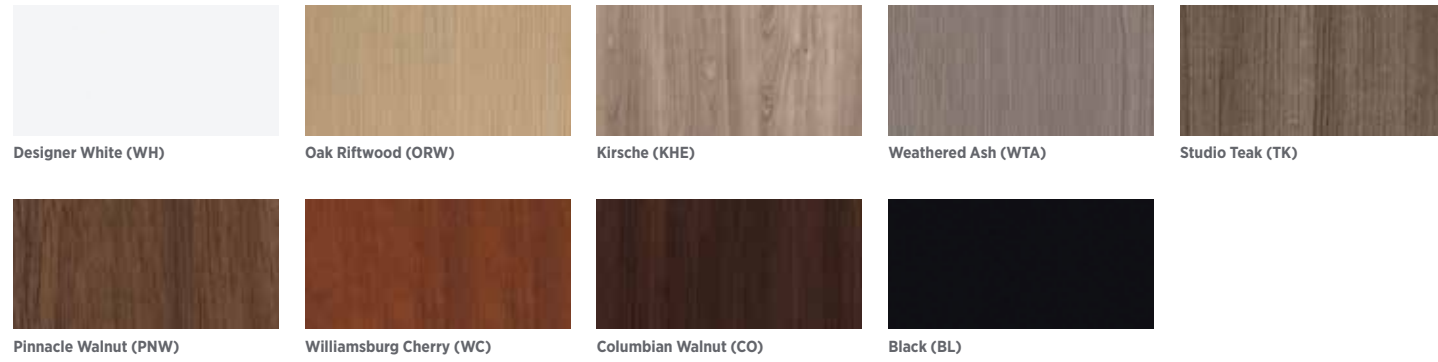

Have a Seat.

Find the perfect sit with Dab, Joy, and Rockstar Seating—all of which are fully available on our Quickship program.

Dab is available in upholstery, mesh, and poly seats and backs, glides or casters, stacks up to seven high (without casters), and gives back to those in need. Joy offers mesh and upholstered backs, stools, and outfits users up to 400lbs. Rockstar provides unparalleled comfort with your choice of two back styles and a weight-activated control. Learn more at indianafurniture.com.

Surface Materials + Options:

TFL Laminates

Metal Finish Options

Edge Profiles:

Pull Options:

Textiles:

Tackboards

Fabrics