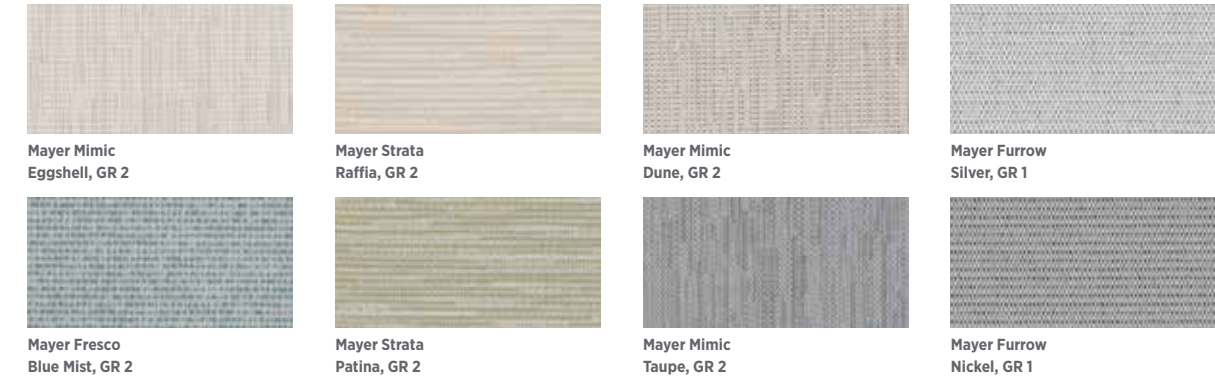

Surface Materials + Options:

TFL Laminates

Metal Finish Options

Edge Profiles:

Pull Options:

Textiles:

Tackboards

Fabrics