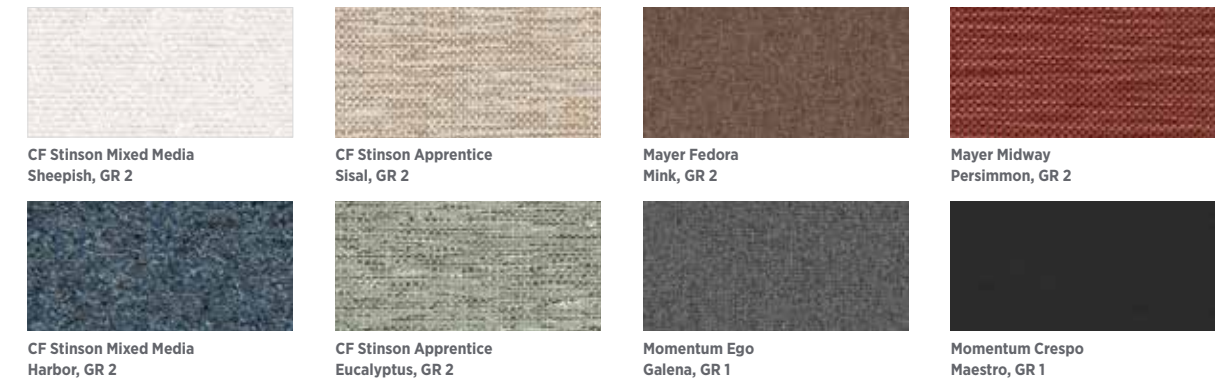

Surface Materials + Options:

TFL Laminates

Metal Finish Options

Edge Profiles:

Pull Options:

Textiles:

Tackboards

Fabrics