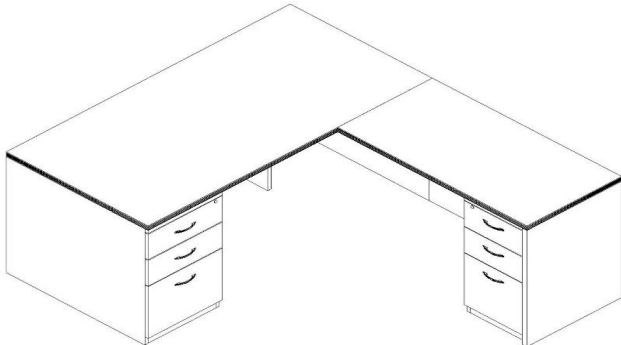

## Typical 16-1

Model #	Qty	Description
16-3672LPS	1	Single Ped Desk with Rectangle Top, Left
16-2448RF	1	Return with B/F/F, Right