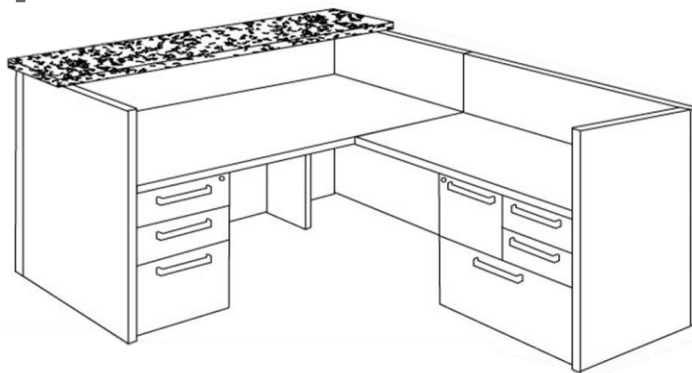

# Aura Reception

Typical 62-3

Model #	Qty	Description
62-3672RSS	1	Reception Station Desk Shell w/Solid Surface Transaction Top
62-2418PD1	1	Component Pedestal Box/Box/File
62-2560RSRF	1	Reception Station Right Return Shell
62-2436MF1	1	Modular Pedestal Multi-File