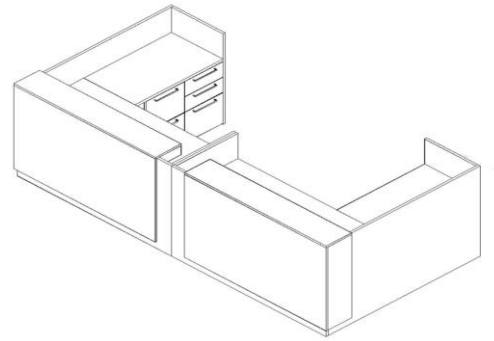

Canvs Reception

Typical 64-8

Model #	Qty	Description
64-3072RSRR	1	Single Reception Desk Shell, Right - 70" Worksurface
64-3072RSRL	1	Single Reception Desk Shell, Left - 70" Worksurface
64-2571ERSL41	1	Return Shell with Extended Gallery Screen, Left
64-2571ERSR41	1	Return Shell with Extended Gallery Screen, Right
64-1266CTKSL	1	Corner Waterfall Transaction Kit, Left
64-1266CTKSR	1	Corner Waterfall Transaction Kit, Right
66-2418PD1	2	Modular Pedestal with BBF
66-2418PD2	2	Modular Pedestal with FF