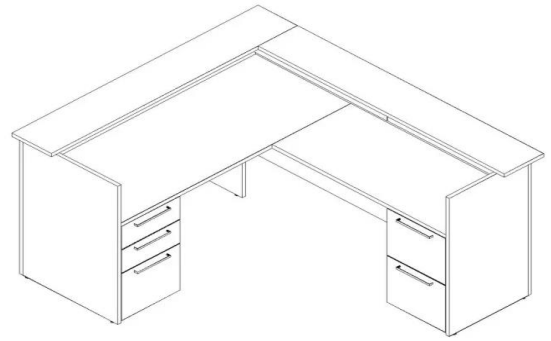

# Canvs Reception

Typical 64-5

Model #	Qty	Description
---------	-----	-------------

64-3072RSRL	1	Reception Desk Shell, Left
64-2583ERSR53	1	Return Shell with Extended Gallery Screen, Right
64-1275TP	2	Transaction Top
66-2418PD1	1	Modular Pedestal Box/Box/File
66-2418PD2	1	Modular Pedestal File/File
TB-6284	1	Tackboard (Optional)