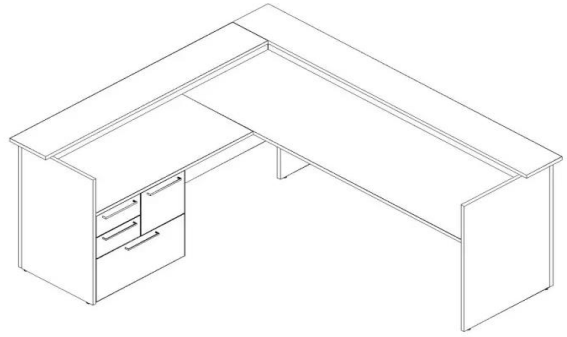

# Canvs Reception

Typical 64-2

Model #	Qty	Description
64-3096RSRR	1	Single Reception Desk Shell, Right
64-2583ERSR53	1	Extended Gallery Return, Left
64-1299TP	1	Transaction Top
64-1275TP	1	Transaction Top
64-OT90	1	Overlay Panel with Backlighting
66-2430LF2	1	Modular Pedestal Multi-File