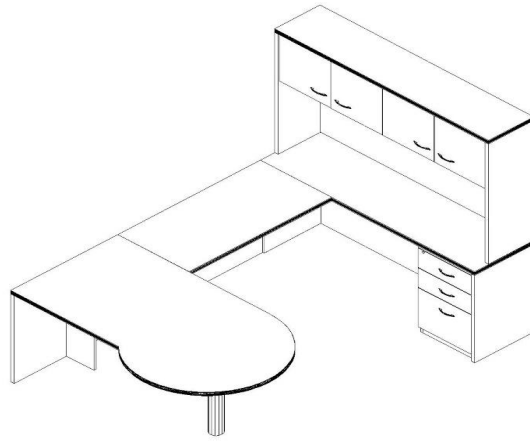

## Typical 16-3

Model #	Qty	Description
14-4272PL	1	P-Top Desk, Left
14-2448UF	1	Bridge with Full Modesty
16-2072RC	1	Credenza with Full Modesty Box/Box/File, Right
14-1572HU	1	Surface Mount Hutch with Wood Doors