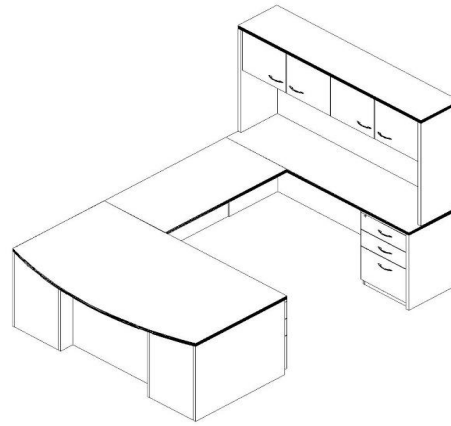

Madera

Typical 16-2

Model #	Qty	Description
16-4272LPS	1	Single Ped Desk with Bow Top, Left
14-2448UF	1	Bridge with Full Modesty
16-2072RC2	1	Credenza with Full Modesty File/File, Right
14-1572HU	1	Surface Mount Hutch with Wood Doors