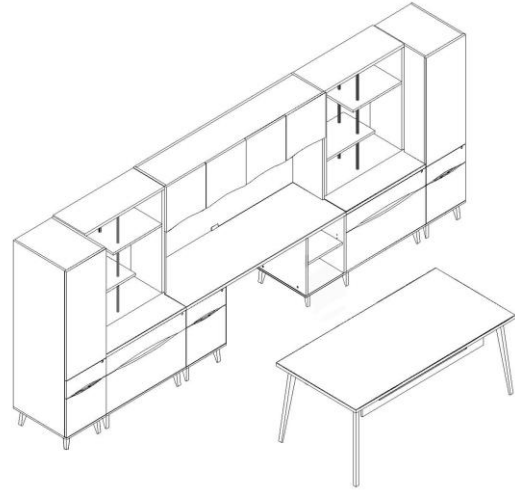

Iconic

Typical 50-5

Model #	Qty	Description
50-3672TD	1	Table Desk with (50-AFHMD) Modesty Accent
50-2472LKC	1	Kneespace Credenza w/Open Bookcase and Box/File
50-1572HU	1	Surface Mount Hutch
GMB-2372H	1	Glass Marker Board
50-2436BF	2	Box/Lateral File
50-153640SOSD	2	Surface Mounted Open Storage/Divider
50-1872SWBL	1	Single Storage Cabinet with Box/File, Left
50-1872SWBR	1	Single Storage Cabinet with Box/File, Right