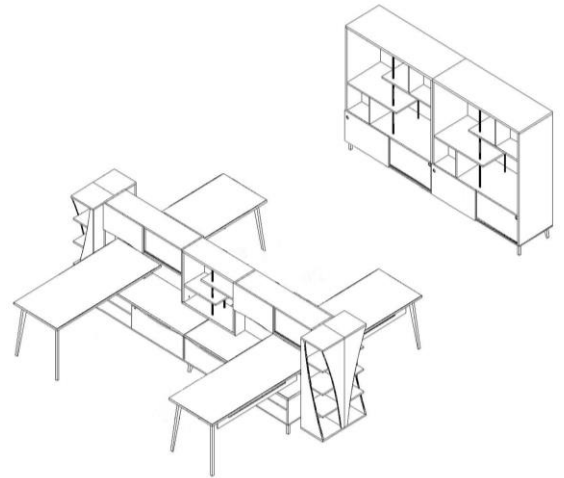

Iconic

Typical 50-6

Model #	Qty	Description
50-3072ROTD	4	Run Off Table Desk w/Accent Modesty
50-1807US	4	Layer Support For Low Height Storage
50-2472LOBR	2	Low Credenza with Open Bookcase & Lateral File, Right
50-2472LOBL	2	Low Credenza with Open Bookcase & Lateral File, Left
50-1554DSHS	2	54" Low Dual Sided Surface Mount Hutch With Sliding Door
50-1536SOSD	1	Low Surface Mount Open Storage/Divider
50-1551TBL	2	Twisted Bookcase, Right
50-1551TBR	2	Twisted Bookcase, Left
50-2460OSD72	2	Open Storage/Divider w/Sliding Doors