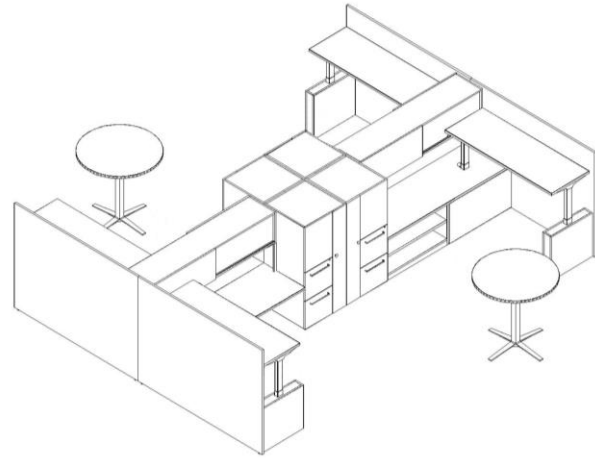

Gesso

Typical 65-20

Model #	Qty	Description
65-2862HTP	4	Height Adjustable Worksurface
65-2472HMOL	2	Hgt Adj Credenza with Open Bookcase & Control
65-2472HMOR	2	Hgt Adj Credenza with Open Bookcase & Control
65-3636CT	2	Circular Top
65-2451WD2L	2	Tower Wardrobe File/File, Left
65-2451WD2R	2	Tower Wardrobe File/File, Right
65-0530HP	4	Height Adjustable Panel Leg
01-1515OS	4	Metal Stanchion for Hutch
65-1572DAHS	2	Dual Access Sliding Door Hutch, Dry Erase Doors
65-5172GS	4	Straight Floorstanding Gallery Screen
08-2036SXB	2	Small X Base