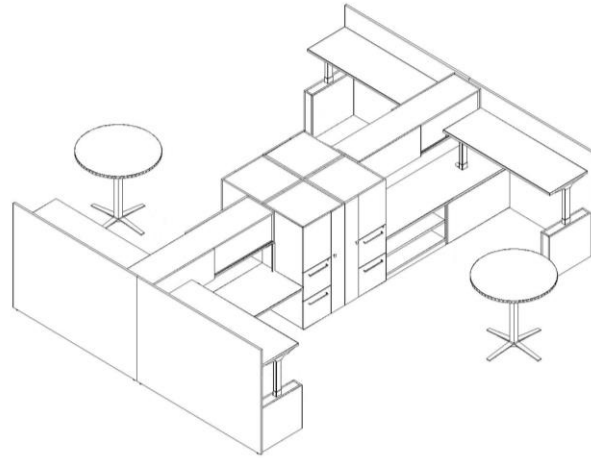

Canvas

Typical 66-20

Model #	Qty	Description
66-2862HTP	4	Height Adjustable Worksurface
66-2472HMOL	2	Hgt Adj Credenza with Open Bookcase & Control
66-2472HMOR	2	Hgt Adj Credenza with Open Bookcase & Control
66-3636CT	2	Circular Top
66-2451WD2L	2	Tower Wardrobe File/File, Left
66-2451WD2R	2	Tower Wardrobe File/File, Right
66-0530HP	4	Height Adjustable Panel Leg
01-1515OS	4	Metal Stanchion for Hutch
66-1572DAHS	2	Dual Access Sliding Door Hutch
66-5172GS	4	Straight Floorstanding Gallery Screen
08-2036SXB	2	Small X Base