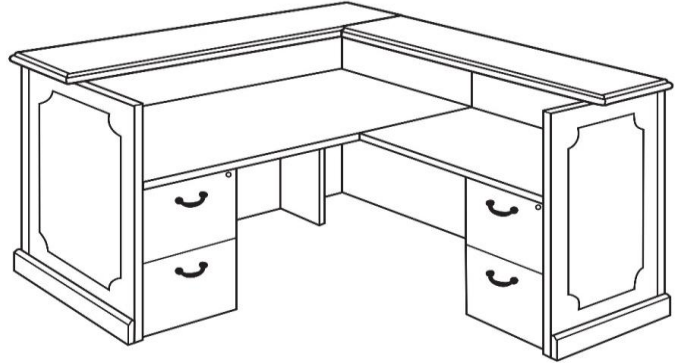

# Cameo Reception

Typical 61-2

Model #	Qty	Description
61-3672RS	1	Reception Station Desk Shell w/Transaction Top
61-2548RSRF	1	Reception Station Return Shell
61-1276RTP	1	Return Transaction Top
61-2418PD1	2	Component Pedestal File/File