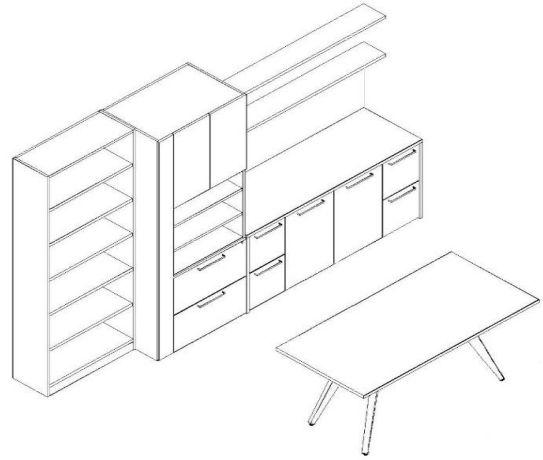

Gesso

Typical 65-3

Model #	Qty	Description
66-3672TP	1	Canvas TFL Modular Desk Top
01-2228STR4	1	Strut Table Legs
01-00060SB	1	Stiffener Bar
67-2472SC	1	Storage Credenza
65-3684BC	1	Bookcase
65-3684WDS2L	1	Tall Wardrobe/Storage Cabinet
65-0972FS	2	Floating Shelf
GMB-2372W	1	Magnetic Glass Marker Board