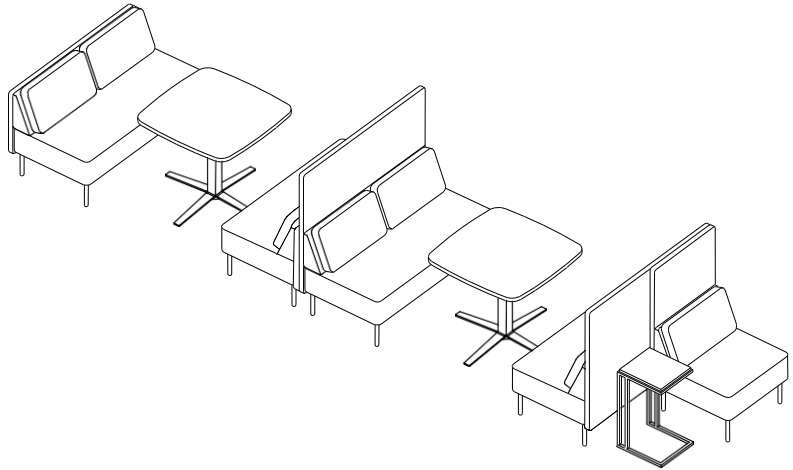

Kickstart

Typical 550-3

Model #	Qty	Description
5502NH	2	Modular Settee with High Surround and Pillows
5502N	2	Modular Settee with Pillows
550NH	1	Modular Club Chair with High Surround and Pillows
410-1412AT	1	Jot Auxillary Table
86-3030SSQ	2	Tri-One Soft Square Meeting Top
08-2030SXB	2	X Base, Aluminum