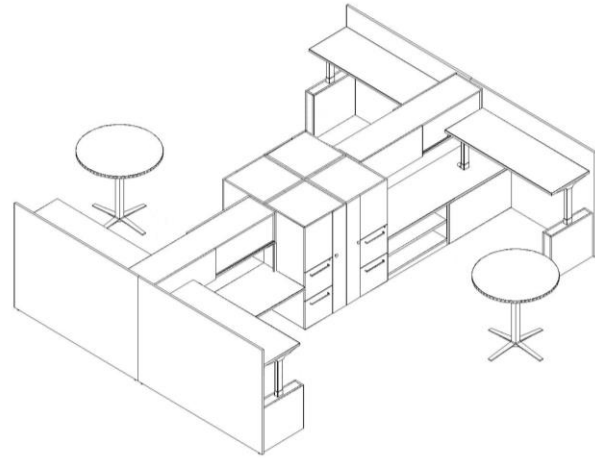

Gesso

Typical 65-20

Model #	Qty	Description
65-2262HTP	4	Height Adjustable Worksurface
65-2472HMOL	2	Hgt Adj Credenza with Open Bookcase & Control
65-2472HMOR	2	Hgt Adj Credenza with Open Bookcase & Control
65-3636CT	2	Circular Top
65-2451WD2L	2	Tower Wardrobe File/File, Left
65-2451WD2R	2	Tower Wardrobe File/File, Right
65-0524HP	4	Height Adjustable Panel Leg
01-1515OS	4	Metal Stanchion for Hutch
65-1572DAHS	2	Dual Access Sliding Door Hutch, Dry Erase Doors
65-5172GS	4	Straight Floorstanding Gallery Screen
08-2036SXB	2	Small X Base