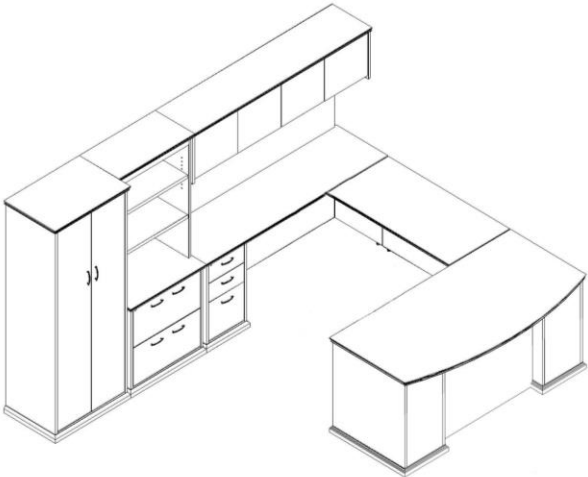

Phoenix

Typical 21-8

Model #	Qty	Description
---------	-----	-------------

21-3672BLP	1	Single Ped Desk with Bow Top, Left
21-2448UF	1	Bridge with Full Modesty
21-2072RC1	1	Credenza with Box/Box/File, Right, Flush Right
21-2030L2	1	Two Drawer Lateral File, Flush Left & Right
21-1630TU	1	Surface Mount Bookcase, Flush Left & Right
21-3072WC	1	Double Wardrobe/Storage, Flush Left
21-1670WD	1	Wall Mount Hutch