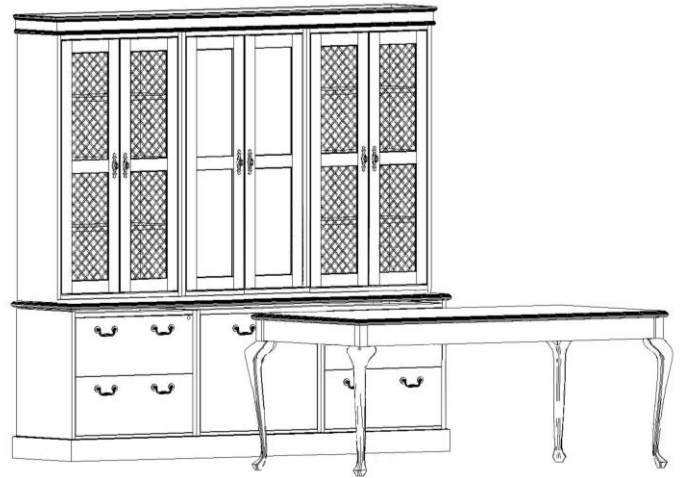

Jefferson

Typical 46-25

Model #	Qty	Description
46-3672TDQ	1	Table Desk with Queen Anne Legs
46-2089BS	1	Modular Cabinet/Credenza Base
46-2089TP	1	Modular Cabinet/Credenza Top
46-1829MF	2	Modular Storage, File/File
46-1829MS	1	Modular Storage, Two Door
46-2952WB	1	Modular Bookcase with Doors, Wood Inserts
46-2952MB	2	Modular Bookcase with Doors, Mesh Inserts
46-1589FC	1	Modular Overhead Cornice Bookcase Top