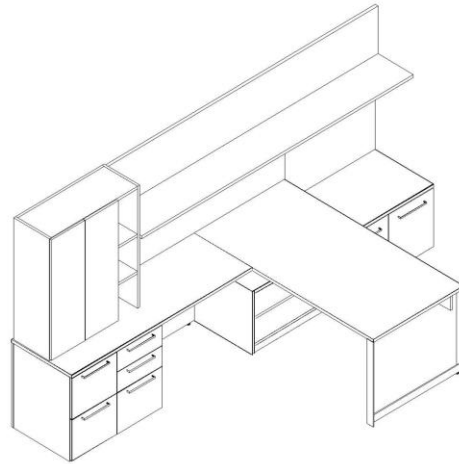

## Typical 66-9

Model #	Qty	Description
66-2472TP	2	Modular Cabinet Top
66-3672TP	1	Modular Desk Top
66-1554LS	2	L-Shelf
66-2436L21BC	1	Low Modular Open Storage
66-2436L21DB	1	Low Modular Door Bookcase
66-1807USP21	1	Layer Support Over Low Height Cabinets
66-7220BP	1	Low Height Back Panel
66-3615TUDBL	1	Top Unit Door Bookcase, HGA Doors
01-3628BL	1	Bar Modular Peninsula Support
66-6807MOD	1	TFL Modesty Panel
66-2418PD1	1	Modular Pedestal Box/Box/File
66-2418PD2	1	Modular Pedestal File/File
66-7228BP	1	Modular Modesty Panel
WW-3136TTRW	1	Tool Rail Workwall for Wall Mount Hutch
WW-2372TRW	1	Tool Rail Workwall for Wall Mount Hutch