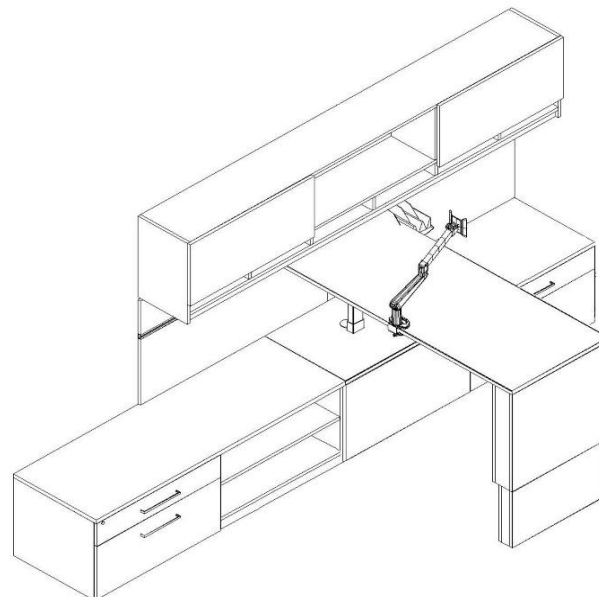

# Canvas

Typical 66-18

Model #	Qty	Description
66-2870HTP	1	Height Adjustable Work Surface
66-2472HMFR	1	Height Adjustable Credenza with Box/File and Controls Right
66-2472L21OBFR	1	Low Credenza Box/File Open Bookcase, Right
WM Sleeve	1	Wire Management Sleeve
66-0530HPS	1	Height Adjustable Panel Leg w/Sleeve
66-1596SWDS	1	Wall Mount Dry Erase Sliding Door Hutch w/Paper Slots
WW-2796TTRWPS	1	Work Wall with Tackboard
01-FLDRSRTRB	1	Folder Sorte, Black
01-MLEDGE1A	1	Single Articulating Monitor Arm, Aluminum