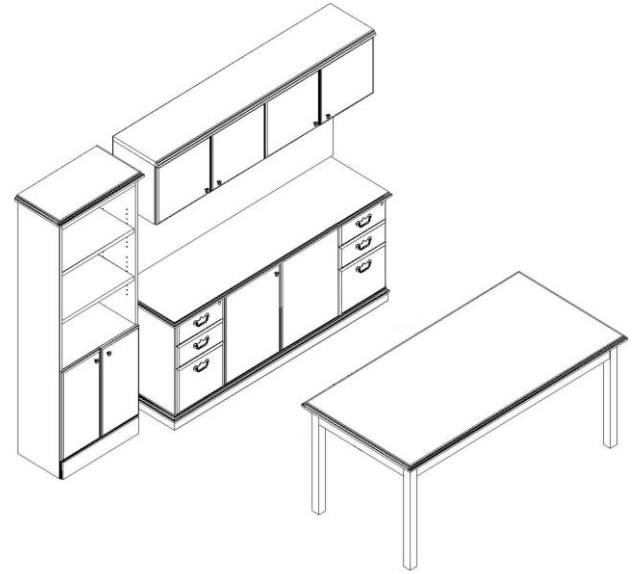

Arlington

Typical 29-2

Model #	Qty	Description
29-3672WT	1	Work Table
29-2072SC	1	Storage Credenza
29-1572WD	1	Wall Mount Hutch
TB-6572W	1	Tackboard
29-2870DB	1	Door Bookcase