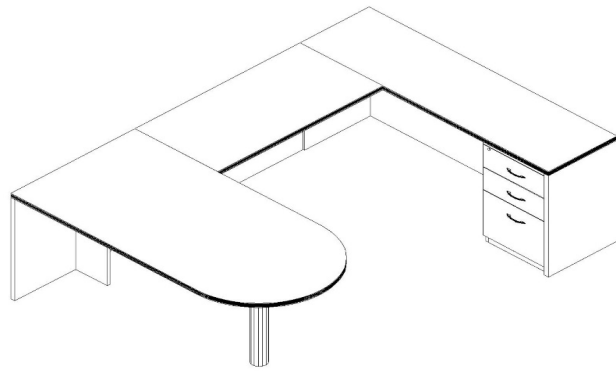

Madera

Typical 16-4

Model #	Qty	Description
14-3672DUL	1	D-Top Desk, Left
14-2448UF	1	Bridge with Full Modesty
16-2072RC	1	Credenza with Full Modesty Box/Box/File, Left