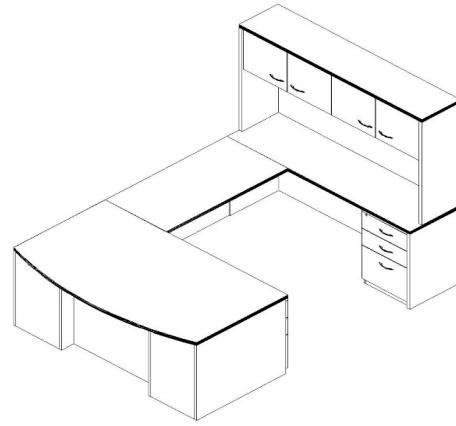

Madera

Typical 16-2

Model #	Qty	Description
16-4272LPS	1	Single Ped Desk with Bow Top, Left
14-2448UF	1	Bridge with Full Modesty
16-2072RC2	1	Credenza with Full Modesty File/File, Left
14-1572HU	1	Surface Mount Hutch with Wood Doors