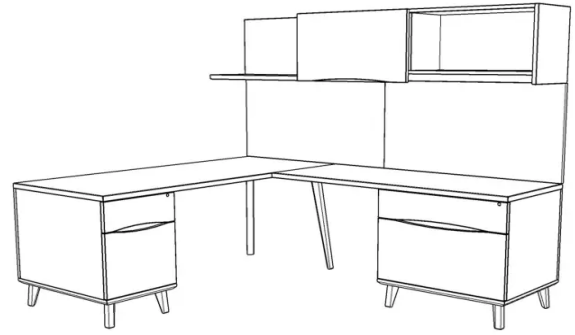

Iconic

Typical 50-1

Model #	Qty	Description
50-3672LP	1	Single Ped Desk, Left
50-6024RLR	1	Return with Box/Lateral File, Right
50-1560SWD	1	Wall Mount Hutch with Sliding Door
50-1536LS	1	Wall Mount L-Shelf
TB-6696W	1	Wall Mount Tackboard