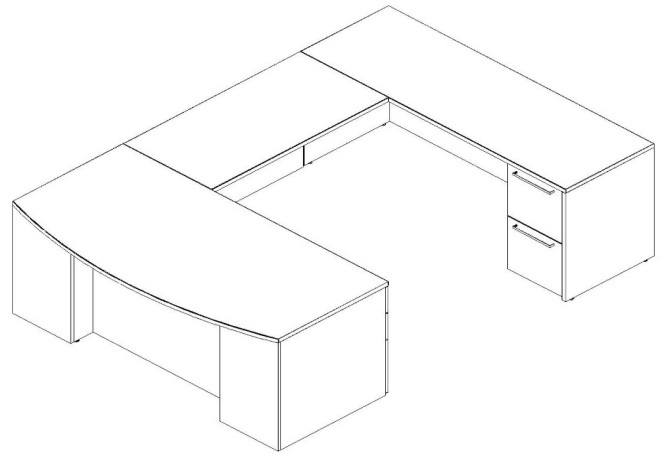

Gesso

Typical 65-45

Model #	Qty	Description
67-3672BLPS	1	Single Ped Desk, Bow Top, Stepped Front
65-2448UF	1	Bridge with Full Modesty
67-2472RC2	1	Single Ped Credenza, File/File