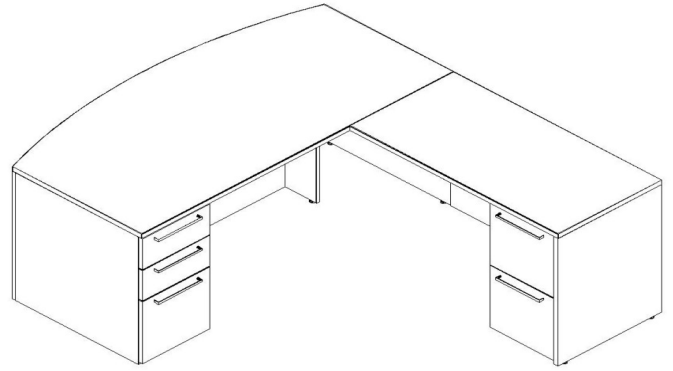

Gesso

Typical 65-44

Model #	Qty	Description
67-3672BLPS	1	Single Ped Desk, Bow Top, Stepped Front
67-2448RF2	1	Return with File/File