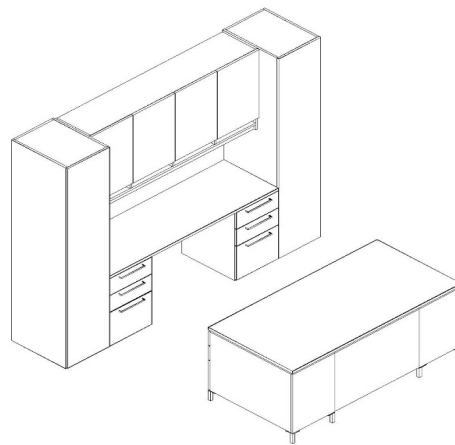

# Gesso

Typical 65-23

Model #	Qty	Description
65-3672TP	1	Modular Desk Top
65-2472TP	1	Modular Desk Top
65-3618SPD1	2	Studio Modular Desk Pedestal, Box/Box/File
65-3624MDHGA	1	Studio Modesty Panel, High Gloss Acrylic
01-0404SL4	2	Studio Leg 4-Pack
65-1572TWDS	1	Tall Wall Mount Door Hutch with Paper Slots, HGA doors
65-2418PD1	2	Modular Desk Pedestal, Box/Box/File
65-7228BP	1	Modular Modesty Panel
65-1884WL	1	Tall Wardrobe/Storage Cabinet, Left, HGA door
65-1884WR	1	Tall Wardrobe/Storage Cabinet, Right, HGA door
WW-1972TRWPS	1	Tool Rail Work Wall
01-FLDRSRTRC	1	Folder Sorter for Tool Rail Work Wall, Clear