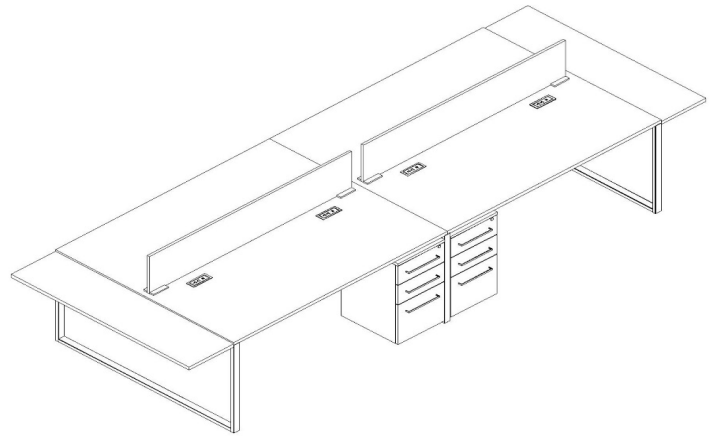

Gesso

Typical 65-12

Model #	Qty	Description
65-1560DTP	2	Desk End Top
65-6072TP	2	Modular Desk Top
01-DUOBEZELW	8	Duo Bezel NEMA Plug
01-3028OLS	2	O Shared Metal Leg
01-6028OL	2	O Modular Peninsula Support
01-00060SB	4	Stiffener Bar
01-1228OL	2	O Leg Support
65-1519MP1	4	Mobile Pedestal Box/Box/File
66-6812PP	2	Canvas TFL Privacy Panel (Aluminum Hardware)