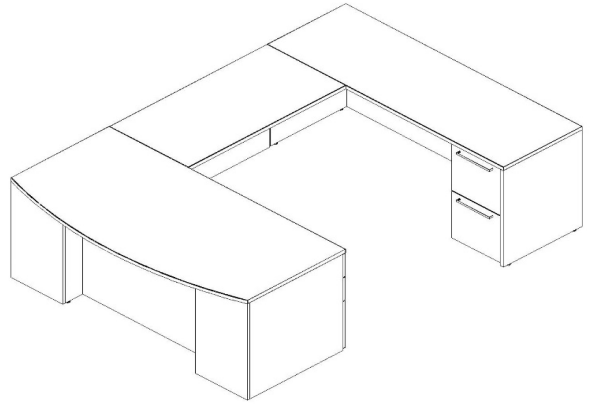

Canvas

Typical 66-45

Model #	Qty	Description
68-3672BLPS	1	Single Ped Desk, Bow Top, Stepped Front
66-2448UF	1	Bridge with Full Modesty
68-2472RC2	1	Single Ped Credenza, File/File