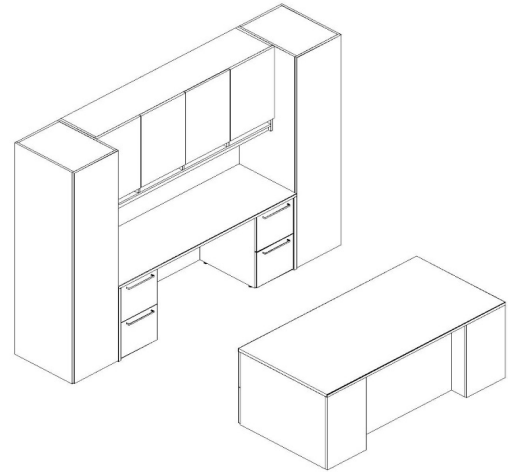

Canvas

Typical 66-42

Model #	Qty	Description
68-3672DPS	1	Double Ped Desk Rectangular Top, HGA
68-2472KC	1	Kneespace Credenza
66-1572TWDS	1	Tall Wall Mount Door Hutch with Paper Slots
66-1884WL	1	Tall Wardrobe/Storage Cabinet, Left
66-1884WR	1	Tall Wardrobe/Storage Cabinet, Right
WW-1972TRWPS	1	Tool Rail Work Wall