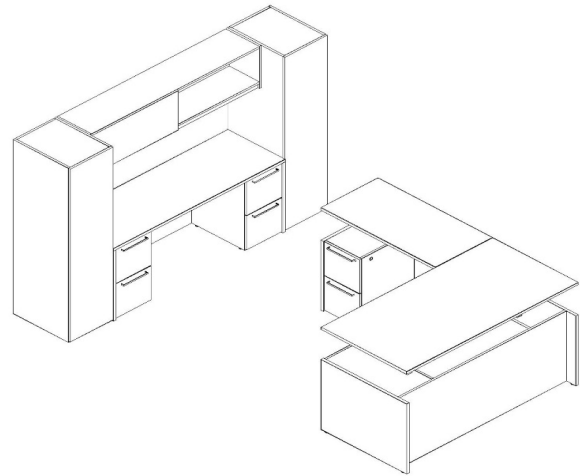

# Canvas

## Typical 66-21

Model #	Qty	Description
---------	-----	-------------

68-3672RPSTS	1	Height Adjustable Single Ped Desk, BBF and Moving Modesty, Right, STS3 Option
68-2448LF2STS3	1	Height Adjustable Return, File/File, Left
GMB-2372W	1	Glass Marker Board For Wall Mount Hutches
68-2472KC	1	Kneespace Credenza
66-1572SWD	1	Wall Mount Hutch, Sliding Door
66-1872WL	1	Wardrobe/Storage Cabinet, Left
66-1872WR	1	Wardrobe/Storage Cabinet, Right