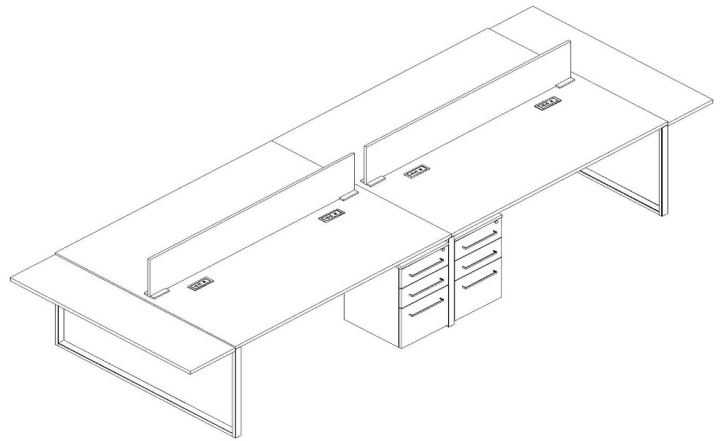

## Typical 66-12

Model #	Qty	Description
66-1560DTP	2	Desk End Top
66-6072TP	2	Modular Desk Top
01-DUOBEZELW	8	Duo Bezel NEMA Plug
01-3028OLS	2	O Shared Metal Leg
01-6028OL	2	O Modular Peninsula Support
01-00060SB	4	Stiffener Bar
01-1228OL	2	O Leg Support
66-1519MP1	4	Mobile Pedestal Box/Box/File
66-6812PP	2	TFL Privacy Panel