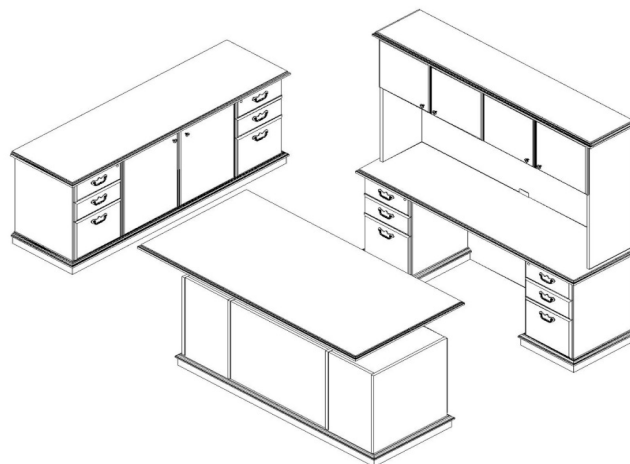

Arlington

Typical 29-9

Model #	Qty	Description
---------	-----	-------------

29-3672DPSTS	1	Height Adjustable Double Ped Desk, Arlington Decorative & Base Molding
29-2072KC	1	Kneespace Credenza, Arlington Base Option
29-1572HU	1	Surface Mount Hutch
29-2072SC	1	Storage Credenza, Arlington Base Option