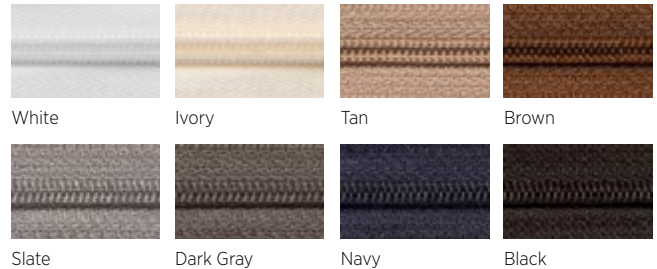

HOW TO ORDER EXAMPLE

Model No.	Description	Example
3-1526ST	Upholstery	CF Stinson Artisan Seaport
	Welt Cord	CF Stinson Artisan Anjou
	Upholstery	
	Zipper	Navy

UPHOLSTERY OPTIONS + TIPS

Available in single upholstery with a matching handle, and your choice of a matching or contrasting welt cord, or no welt cord at all. Select from a wide variety of graded-in or contract options, including fabric, vinyl, and leather. We recommend avoiding the use of obvious directional patterns due to Triple Play’s multiple positions of use.

Contact our Sales Support Team for recommendations or evaluation of a material.

ZIPPER COLOR OPTIONS

- | | | |
|-----------|-------|-------|
| Black | Ivory | Tan |
| Brown | Navy | White |
| Dark Gray | Slate | |