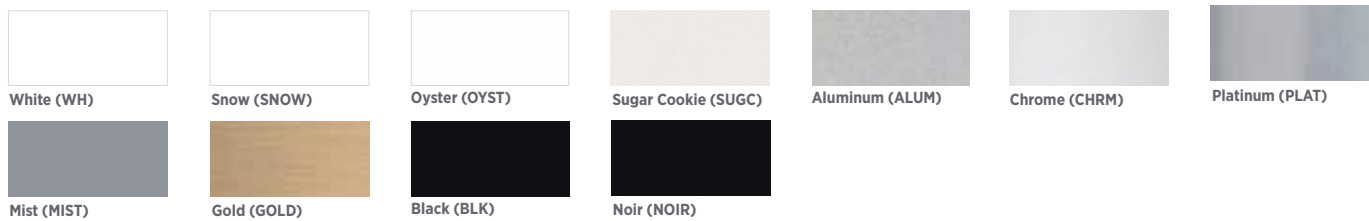

Metal Finishes