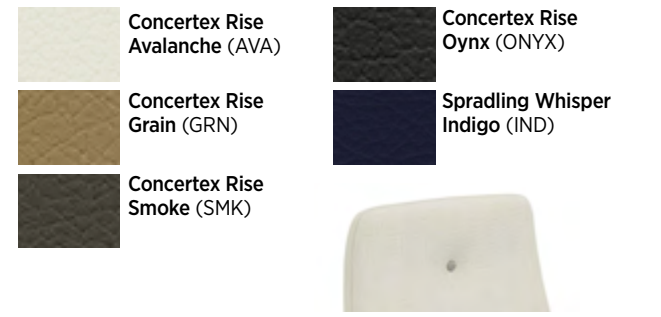

BUTTON DETAILING OPTIONS

The optional button detail available on Roadie 100R and 101R comes in an array of options: No Button, Matching Primary Upholstery, Matching Accent Upholstery, or you may choose from 5 pre-selected vinyl upholsteries below.

Must Specify and Add.

NONE	No Button		N/C
PRM	Match Primary Upholstery	$	44
ACNT	Match Accent Upholstery	$	44
	Pre-selected Vinyl Upholsteries (See Below)	$	44