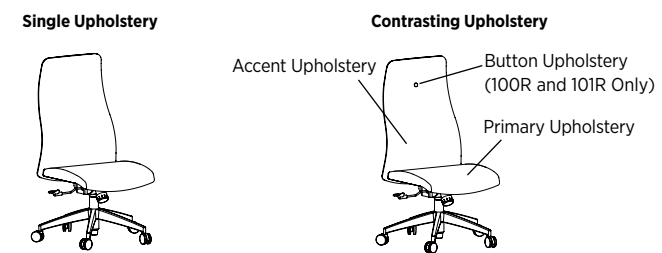

HOW TO ORDER EXAMPLE

Model No.	Description	Example
100R	Primary Upholstery	UF Brisa Original Putty
	Accent Upholstery	UF Brisa Original Birch
	Button Detail	AVA
	Button Upholstery	Concertex Rise Avalanche
	Control	SS2
	Base	ALM BASE
	Caster	CHRC
	Arm	FAL1
	Assembly	ASSEM

UPHOLSTERY OPTIONS

Available in single and contrasting upholsteries in a wide variety of graded-in or contract options, including fabric, vinyl, and leather.