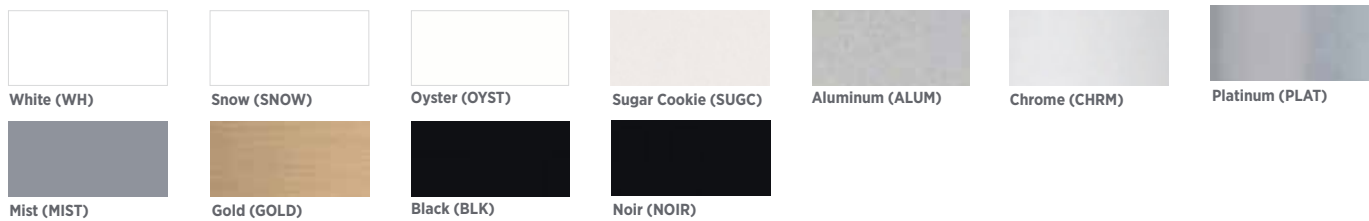

Surface Materials

Veneer Finishes, Laminate Colors + Leg/Wood Finish Options

Our veneer casegoods feature our UV topcoat finish, UVAdvantage. The result is a low-emitting finish that provides exceptional depth, clarity, durability and chemical resistance throughout the life of the product. Refer online for finish and color availability by product series.

* Veneer/Wood Finish is Low Sheen

Frosted + High Gloss Acrylics

Solid Surfaces

Metal Finishes

Glass Options

Acoustic/Surround Options

Colors represented are high-resolution reproductions and may vary slightly from the actual product. To order samples, please contact our Customer Service team or order online at indianafurniture.com. Graining and finish colors may vary, yet will continue to complement across Veneer, HPL, TFL and Seating products due to the inherent differences of these materials.