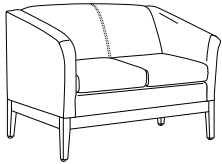

Description

- Standard with: Wood Legs and One (1) Loose Cushion

List Price/Grade	Yards	COM/1	2	3	4	5	6	7	8	9	10	L1	L2
Single Upholstery	5.00	$ 2938	3228	3478	3713	4078	4443	4968	5513	6153	6888	4778	5568

Must Specify (in this order):
Model #
Leg Finish
Upholstery

SETTEE	5762	51	30	34	41	20	19½	28	82	42.6