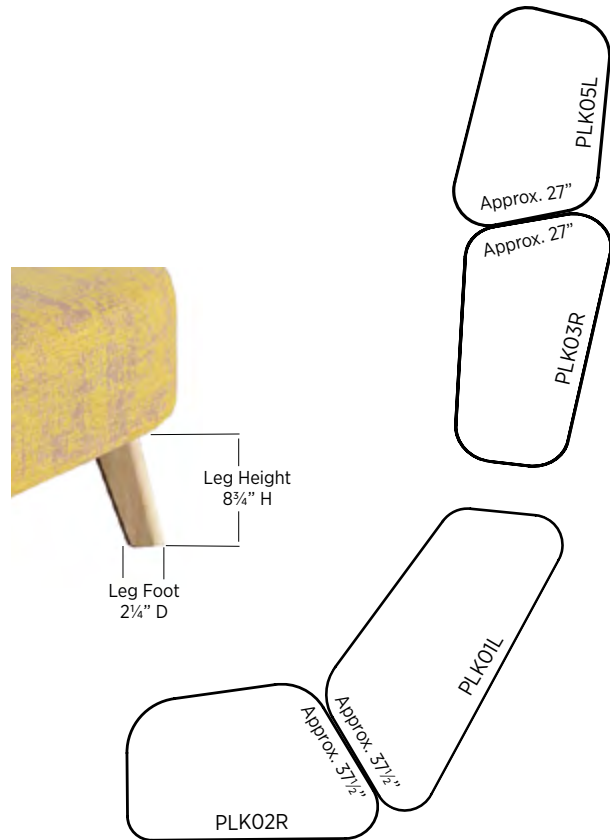

Polka's soft curves, wide stance, and asymmetric shapes offer enormous flexibility when creating seating areas. Polka units fit best when pairing lounge units with the same diagonal measurement together.

See individual products for coordinating measurements and set your imagination free.