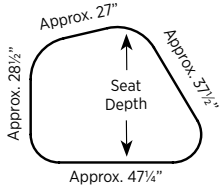

- Model #
- Leg Finish
- Upholstery

Description

- Determine Left or Right by Facing Long Straight Side with Long Diagonal on Right or Left ([See Sizes](#))

List Price/Grade	Yards	COM/1	2	3	4	5	6	7	8	9	10	L1	L2
Single Upholstery	2.50	\$ 2268	2413	2538	2656	2838	3021	3283	3556	3876	4243	3188	3583

Shown as Left

For ordering options, [see overview at the beginning of this section.](#)

Item	Model No.		Seat Width	Seat Depth	Seat Height	Ship Wt	Cubic Ft
47¼"Wx38¼"D MODULAR LOUNGE	Left	Right					
	PLK04L	PLK04R	47¼	38¼	17¾	48	23.2

Shown as Right

Must Specify (in this order):

- Model #
- Leg Finish
- Upholstery

Description

- Determine Left or Right by Facing Long Straight Side with Long Diagonal on Right or Left ([See Sizes](#))

List Price/Grade	Yards	COM/1	2	3	4	5	6	7	8	9	10	L1	L2
Single Upholstery	2.25	\$ 2141	2272	2384	2490	2654	2818	3055	3300	3588	3919	2969	3325

Shown as Right

Item	Model No.		Seat Width	Seat Depth	Seat Height	Ship Wt	Cubic Ft
47¼"Wx29½"D MODULAR LOUNGE	Left	Right					
	PLK05L	PLK05R	47¼	29½	17¾	42	19.5

Shown as Left

Must Specify (in this order):