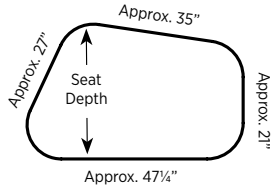

Shown as Right

Must Specify (in this order):

- Model #
- Leg Finish
- Upholstery

Description

- Determine Left or Right by Facing Long Straight Side with Long Diagonal on Right or Left ([See Sizes](#))

List Price/Grade	Yards	COM/1	2	3	4	5	6	7	8	9	10	L1	L2
Single Upholstery	2.25	\$ 2141	2272	2384	2490	2654	2818	3055	3300	3588	3919	2969	3325

Shown as Right

Item	Model No.		Seat Width	Seat Depth	Seat Height	Ship Wt	Cubic Ft
47¼"Wx29½"D MODULAR LOUNGE	Left	Right					
	PLK05L	PLK05R	47¼	29½	17¾	42	19.5

Shown as Left

Must Specify (in this order):

- Model #
- Leg Finish
- Upholstery

Description

- Determine Left or Right by Facing Long Straight Side with Long Diagonal on Right or Left ([See Sizes](#))

List Price/Grade	Yards	COM/1	2	3	4	5	6	7	8	9	10	L1	L2
Single Upholstery	2.00	\$ 2062	2178	2278	2372	2518	2664	2874	3092	3348	3642	2798	3114