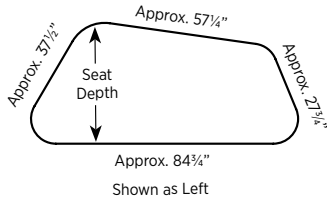

For ordering options, [see overview at the beginning of this section.](#)

Item	Model No.	Seat Width	Seat Depth	Seat Height	Ship Wt	Cubic Ft
84¾"Wx38¼"D MODULAR LOUNGE	Left					
	Right					
	PLK01L	PLK01R	84⅝	38¼	17¾	85 39.4

Shown as Right

Must Specify (in this order):

- Model #
- Leg Finish
- Upholstery

Description

- Determine Left or Right by Facing Long Straight Side with Long Diagonal on Right or Left ([See Sizes](#))

List Price/Grade	Yards	COM/1	2	3	4	5	6	7	8	9	10	L1	L2
Single Upholstery	3.75	\$ 2823	3041	3228	3404	3678	3952	4346	4754	5234	5786	4203	4796

Shown as Left

Item	Model No.	Seat Width	Seat Depth	Seat Height	Ship Wt	Cubic Ft
61"Wx38¼"D MODULAR LOUNGE	Left					
	Right					
	PLK02L	PLK02R	61	38¼	17¾	65 29.2

Shown as Left

Must Specify (in this order):