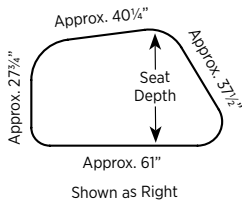

For ordering options, [see overview at the beginning of this section.](#)

Item	Model No.	Seat Width	Seat Depth	Seat Height	Ship Wt	Cubic Ft
84¾"Wx38¼"D MODULAR LOUNGE	Left					
	Right					
	PLK01L	PLK01R	84⅝	38¼	17¾	85 39.4

Shown as Right

Must Specify (in this order):

- Model #
- Leg Finish
- Upholstery

Description

- Determine Left or Right by Facing Long Straight Side with Long Diagonal on Right or Left ([See Sizes](#))

List Price/Grade	Yards	COM/1	2	3	4	5	6	7	8	9	10	L1	L2
Single Upholstery	3.75	\$ 2823	3041	3228	3404	3678	3952	4346	4754	5234	5786	4203	4796

Shown as Left

Item	Model No.	Seat Width	Seat Depth	Seat Height	Ship Wt	Cubic Ft
61"Wx38¼"D MODULAR LOUNGE	Left					
	Right					
	PLK02L	PLK02R	61	38¼	17¾	65 29.2

Shown as Left

Must Specify (in this order):

- Model #
- Leg Finish
- Upholstery

Description

- Determine Left or Right by Facing Long Straight Side with Long Diagonal on Right or Left ([See Sizes](#))

List Price/Grade	Yards	COM/1	2	3	4	5	6	7	8	9	10	L1	L2
Single Upholstery	2.75	\$ 2540	2700	2837	2966	3167	3368	3657	3956	4308	4713	3552	3987