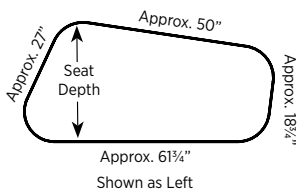

- Model #
- Leg Finish
- Upholstery

Description

- Determine Left or Right by Facing Long Straight Side with Long Diagonal on Right or Left ([See Sizes](#))

List Price/Grade	Yards	COM/1	2	3	4	5	6	7	8	9	10	L1	L2
Single Upholstery	2.75	\$ 2540	2700	2837	2966	3167	3368	3657	3956	4308	4713	3552	3987

Shown as Right

Item	Model No.	Seat Width	Seat Depth	Seat Height	Ship Wt	Cubic Ft
61¾"Wx29½"D MODULAR LOUNGE	Left					
	Right					
	PLK03L	PLK03R	61⅝	29½	17¾	50 25.6

Shown as Left

Must Specify (in this order):

- Model #
- Leg Finish
- Upholstery

Description

- Determine Left or Right by Facing Long Straight Side with Long Diagonal on Right or Left ([See Sizes](#))

List Price/Grade	Yards	COM/1	2	3	4	5	6	7	8	9	10	L1	L2
Single Upholstery	2.50	\$ 2268	2413	2538	2656	2838	3021	3283	3556	3876	4243	3188	3583