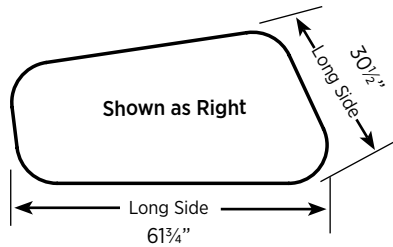

PLK02L/R

61"W
38¹/₄"D
17³/₄"H

PLK03L/R

61³/₈"W
29¹/₂"D
17³/₄"H