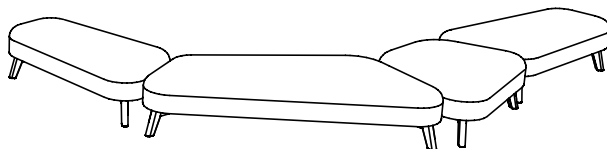

Polka offers five asymmetric shapes, available in left and right models, to easily create extra seating or touchdown areas. The left or right model is determined by which side the longest diagonal is on when facing the longest straight side.

PLK01L/R

84⁵/₈"W
38¹/₄"D
17³/₄"H

PLK02L/R

61"W
38¹/₄"D
17³/₄"H

PLK03L/R

61³/₈"W
29¹/₂"D
17³/₄"H

PLK04L/R

47¹/₄"W
38¹/₄"D
17³/₄"H

PLK05L/R

47¹/₄"W
29¹/₂"D
17³/₄"H

Polka's soft curves, wide stance, and asymmetric shapes offer enormous flexibility when creating seating areas. Polka units fit best when pairing lounge units with the same diagonal measurement together.

See individual products for coordinating measurements and set your imagination free.

POLKA

MODULAR LOUNGE BY PLEDGE (PLK SERIES)

Item	Model No.	Width	Depth	Height	Ship Wt	Cubic Ft	List Price
	PLK-1	255½	38¼	17¾	233	113.8	\$ 9500
CONSISTS OF:		QTY					
	PLK01R	1	84¾"Wx38¼"D Modular Lounge, Right				\$ 2823
	PLK04L	1	47¼"Wx38¼"D Modular Lounge, Left				\$ 2141
	PLK03R	2	61¾"Wx29½"D Modular Lounge, Right				\$ 4536
Products are available as left or right and with other features, where applicable Grade 1 with standard metal leg pricing							