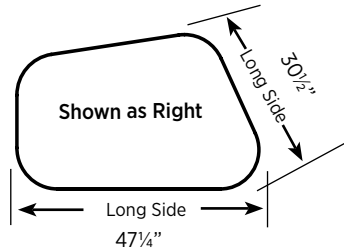

Polka offers five asymmetric shapes, available in left and right models, to easily create extra seating or touchdown areas. The left or right model is determined by which side the longest diagonal is on when facing the longest straight side.

PLK05L/R

47¹/₄"W
29¹/₂"D
17³/₄"H

Polka's soft curves, wide stance, and asymmetric shapes offer enormous flexibility when creating seating areas. Polka units fit best when pairing lounge units with the same diagonal measurement together.