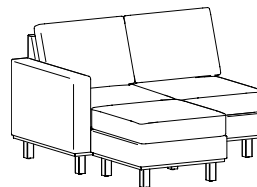

Ottoman matches seat width to create a chaise lounge