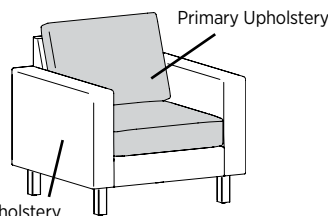

Contrasting Upholstery

SEATING AND TABLE LEG OPTIONS

Plush seating and tables are standard with Black or Aluminum Metal legs. Optional Wood Leg matches our Iconic Casegoods Collection. Must Specify Leg and Color.

PLBLK	Black Metal Leg	STD
PLALUM	Aluminum Metal Leg	STD
ICON	Four (4) Wood Legs (<i>Matches the Iconic Collection</i>)	$ 368
	Two (2) Wood Legs (<i>Matches the Iconic Collection</i>)	$ 184
	One (1) Wood Leg (<i>Matches the Iconic Collection</i>)	$ 92

PLINTH ACCENT TRIM OPTIONS

Plinth Accent Trim is available with Metal or Wood Leg.

NONE	No Wood Plinth	STD
PLINTH	Wood Plinth	$ 343

LEG AND PLINTH WOOD FINISHES

Indiana Furniture uses a multi-step, hand finishing process on all exposed wood. Legs and plinth trim feature a catalyzed varnish finish which offers durability, lasting beauty, and resistance to normal wear. Chairs available with contrasting leg and plinth colors.

AW	Artisan Walnut	MAS	Mesa Sunset*
AS	Asian Night	MTS	Metropolis Sky
BW	Beigewood*	MNR	Midnight Run
BL	Black	NTM	Natural Marrone*
CO	Columbian Walnut	ORW	Oak Riftwood*
DC	Dark Cherry	PNW	Pinnacle Walnut
DFW	Dark Forest Walnut*	PTK	Portico Teak*
WH	Designer White	RC	River Cherry*
EF	Espresso	SCH	Select Cherry
FO	Fawn Oak*	SPW	Sepia Walnut*
FLW	Florence Walnut*	SKC	Shaker Cherry
GC	Golden Cherry	SBP	Smoky Brown Pear*
HVM	Harvest Maple	TK	Studio Teak
HW	Harvest Walnut	SM	Sugar Maple
HNW	Henna Walnut	WTA	Weathered Ash*
KHE	Kirsche	WNB	White Nebbia
LW	Legacy Walnut	WC	Williamsburg Cherry
MW	Mahogany Walnut		

* Low Sheen Finish