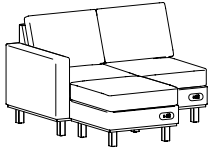

Item	Model No.	Width	Depth	Height	Ship Wt	Cubic Ft	List Price
SETTEE + OTTOMAN	620-9	57¼	59½	36	140	62.9	$ 6462