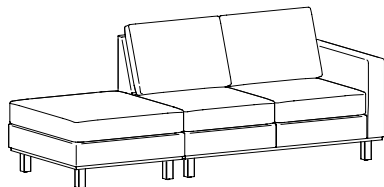

Ottoman matches depth of unit