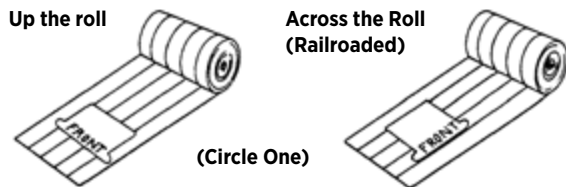

COM - CUSTOMER'S OWN MATERIAL

All Indiana Furniture seating is available with material furnished by the customer. Refer to grade 1 for list prices. Refer to individual model number for COM yardage requirements. The listed COM yardage requirement is based on the use of non-directional upholstery 54" wide for a quantity of one chair. Extra upholstery is required to match any pattern with a repeat, either vertically or horizontally. Use the chart below as a guide to add to plain COM yardage requirements listed in the price list.

For multiple chair quantities, contact customer service to optimize the yardage per chair at 800-422-5727.

Upholstery	Plain	2"- 14"	15"- 27"	28"- 36"
<u>Width</u>	<u>Upholstery</u>	<u>Repeat</u>	<u>Repeat</u>	<u>Repeat</u>
54"	0%	10%	25%	30%

Upholsteries less than 54" wide will not be accepted.

Due to the upholstering process used by Indiana Furniture, some COM upholsteries are considered directional that may not be considered directional by the upholstery supplier. All Upholstery COM's are cut "up the roll" and all vinyls are cut "across the roll" by Indiana Furniture unless otherwise directed by the customer (see below). All directional upholsteries on Indiana Furniture frames match both vertically and horizontally. If you do not desire repeat match, please specify on order.

Note: Directional upholsteries, such as stripes, patterns and plaids may not meet your satisfaction due to contoured shapes and tufting of some models. Should you require such a selection, we will upholster as perfect as possible, but such orders are not subject to return. If in doubt, contact your Indiana Furniture Customer Service Representative prior to placing the order.

COM/COL ORDERING INSTRUCTIONS:

Fill out the form below and attach sample according to instructions on reverse side of form. **COM's/COL's must meet and include written confirmation from the supplier verifying CALTB 117-2013 compliance and you must designate the flammability materials within for the TB 117-2013 label.** Check the box above to comply with California Business and Professions Code Section 19094. Failure to complete these forms and supply samples will delay the scheduling of the purchase order. Orders will not be scheduled until upholstery is received from the supplier. Upholstery should not be ordered until Indiana Furniture has verified the yardage required.

Check one: ☐ COM ☐ COL

Dealer Name _____ Phone _____ Email _____

Contact Person _____ City _____ State _____ Zip _____

Mill/Supplier _____ Pattern _____ Color _____

Repeat Inches: Horizontal _____ Vertical _____ Directional: Up the Roll / RailRoad

Selected Upholstery is Required to be 54" Wide - Is Your Upholstery Choice 54" Wide? Yes / No If no, Approval is Required.

Face Reversible: Yes / No

Product COM/COL is to be applied to:

1) Model # _____ Qty* _____ Ydg. Ea. _____ x Repeat _____ = _____ Yds.

2) Model # _____ Qty* _____ Ydg. Ea. _____ x Repeat _____ = _____ Yds.

* For multiple chair quantities, contact customer service to optimize the yardage required.

FOR OFFICE USE ONLY:

Advise dealer of COM/COL Rqd: _____ Signed: _____

CSR

Notes: _____

COL - CUSTOMER'S OWN LEATHER

Indiana Furniture is pleased to accommodate COL selections whenever this special need arises. Refer to grade 1 for list prices. To calculate COL requirements, multiply the COM yardage required times 18 (1 yard of upholstery = 18 sq. ft. of usable leather). Customer's own leather specifications for Indiana Furniture seating shown within the price list are based on an average hide size of 45-50 square feet.

All square footage requirements are based on usable footage. The shape of a hide and the usable, clean footage may make it necessary for us to request more leather after COL is received.

Please note leather is a natural product, and variation in texture is a pleasing quality belonging exclusively to high grade, full top grain leathers.

Indiana Furniture reserves the right to inspect, approve, or reject any COM/COL upholstery. Once approved, Indiana Furniture cannot assume responsibility for the durability or tailoring quality of COM/COL material.

COM/COL Ordering Instructions: