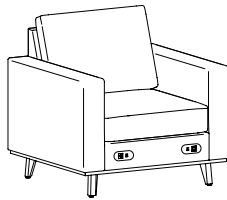

Club Chair shown with Power on Left and Right