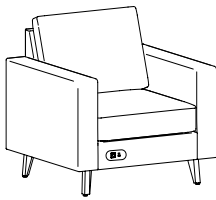

SEATING AND OTTOMAN LOCATION GUIDE FOR POWER OPTIONS

31"x33" Ottoman Units: Locations + Colors

Power locations are specified based on the application and are available on one side in two locations. When specified, the power will be located 9" up from glide and 4 3/4" from the outside of the unit.

KBL33	Black, Left on 33" Side	$ 650
KBR33	Black, Right on 33" Side	$ 650
KBLR33	Black, Left and Right on 33" Side	$ 1300
KSL33	Storm, Left on 33" Side	$ 650
KSR33	Storm, Right on 33" Side	$ 650
KSLR33	Storm, Left and Right on 33" Side	$ 1300
KBL31	Black, Left on 31" Side	$ 650
KBR31	Black, Right on 31" Side	$ 650
KBLR31	Black, Left and Right on 31" Side	$ 1300
KSL31	Storm, Left on 31" Side	$ 650
KSR31	Storm, Right on 31" Side	$ 650
KSLR31	Storm, Left and Right on 31" Side	$ 1300

Seating and 26" Ottoman Locations

Club Chair shown with Power on Left