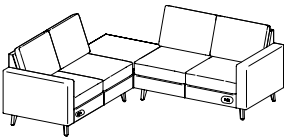

CONSISTS OF:		QTY		
6202L	1	Settee, 1 Arm, Left		$ 4862
Shown with Metal Legs, Optional KSTFR Right Power Port				
620-2626OT	1	26" Ottoman		$ 1600
Shown with Metal Legs, Optional KSTFR Right Power Port				

Products are available as left or right and with other features, where applicable
Grade 1 with standard metal leg pricing
List prices do not include optional power ports

L SHAPED	620-10	90½	90½	36	287	111.1	W/P$ 11230

CONSISTS OF:		QTY		
6202L	1	Settee, 1 Arm, Left		$ 4862
Shown with Optional Wood Legs and KSTFL Left Power Port				
620-3333CGT	1	Corner Table, Veneer		W/P$ 2395
6202R	1	Settee, 1 Arm, Right		$ 4862
Shown with Optional Wood Legs and KSTFR Right Power Port				

Products are available as left or right and with other features, where applicable
Grade 1 with standard metal leg pricing
List prices do not include optional wood leg or power ports

U GROUP	620-11	88¼	133	36	380	166.2	$ 18620