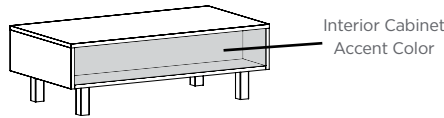

Veneer Table Cabinet Accent Option: Specify Color & Add

Interior Cabinet Table Accent	- Available on Veneer Tables Only; See Color Options	$ 213