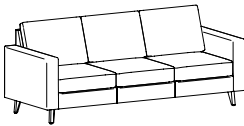

Shown with Wood Leg

Description

- Standard with: Left and Right Arm and Metal Legs
- Available with Contrasting Upholstery ([See Details](#))
- Optional Plinth Accent Trim and Wood Legs Available in Contrasting Finishes
- Optional Wood Leg ([See Finish Options](#)), Plinth Accent ([See Plinth Options](#)) and Power ([See Seating Power Options](#))

Must Specify (in this order):

- Model #
- Primary Upholstery
- Accent Upholstery
- Leg
- Leg Finish
- Plinth Accent
- Plinth Accent Finish
- Power

List Price/Grade	Yards	COM/1	2	3	4	5	6	7	8	9	10	L1	L2
Single Upholstery	12.00	$ 7279	7975	8575	9139	10015	10891	12151	13459	14995	16759	11695	13591
Contrasting Upholstery													
Primary	6.25	7370	7733	8045	8339	8795	9251	9908	10589	11389	12308	9670	10658
Accent	7.50	0	435	810	1163	1710	2258	3045	3863	4823	5925	2760	3945

For ordering options, [see overview at the beginning of this section.](#)