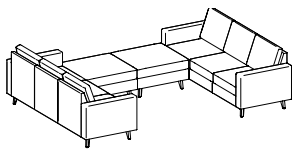

CONSISTS OF:		QTY		
6203	1	Sofa		$ 7279
Shown with Optional Wood Legs and KSTFR Right Power Port				
620-3133OT	1	31"x33" Ottoman		$ 1976
Shown with Optional Wood Legs and KSTR33 Right Power Port				
620-3133OT	1	31"x33" Ottoman		$ 1976
Shown with Optional Wood Legs and KSTL33 Left Power Port				
620-000GB	1	Ganging Bracket Kit; Optional		$ 110
<i>(Used to Connect Ottomans Together)</i>				
6203	1	Sofa		$ 7279
Shown with Optional Wood Legs and KSTFL Left Power Port				

Products are available as left or right and with other features, where applicable
Grade 1 with standard metal leg pricing
List prices do not include optional wood leg or power ports

Pricing Code:
T = TFL P = HPL W = Veneer

For ordering options, [see overview at the beginning of this section.](#)