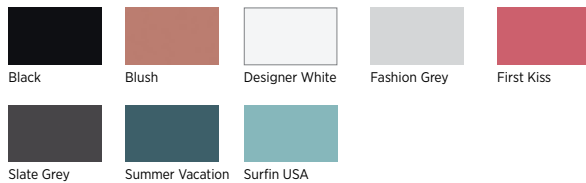

SOLID

BL	Black	WH	Designer White
----	-------	----	----------------

INTERIOR CABINET TABLE ACCENT HPL (P) OPTIONS

Select Veneer tables feature an optional interior HPL accent color. See specific veneer tables for details.

CABL	Black	CAFK	First Kiss
CABSH	Blush	CASG	Slate Grey
CAWH	Designer White	CASV	Summer Vacation
CAFHG	Fashion Grey	CASUS	Surfin USA

TABLE CONNECTION

The ganging construction will vary based on the connection of table to chairs with the Plinth Accent Trim option. Please specify Plinth Attachment when ganging tables with Plush Seating units that have the Plinth Accent Trim option.