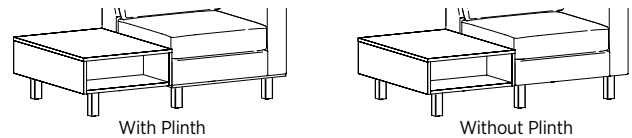

CABL	Black	CAFK	First Kiss
CABSH	Blush	CASG	Slate Grey
CAWH	Designer White	CASV	Summer Vacation
CAFHG	Fashion Grey	CASUS	Surfin USA

TABLE CONNECTION

The ganging construction will vary based on the connection of table to chairs with the Plinth Accent Trim option. Please specify Plinth Attachment when ganging tables with Plush Seating units that have the Plinth Accent Trim option.

NO PLINTH ATTACHMENT Ganging Table to Seat without Plinth
 PLINTH ATTACHMENT Ganging Table to Seat with Plinth

SEATING AND OTTOMAN POWER OPTIONS

Note: Specified as if you are standing, looking at the chair.