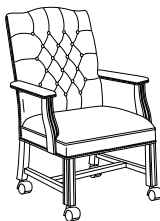

Must Specify (in this order):

Model #
Finish
Upholstery
Nail Trim
Glide

TUFTED HIGH BACK GUEST ON CASTERS	138TB	26½	27½	41½	21¼-19½	17¾	18	28	44	23.4