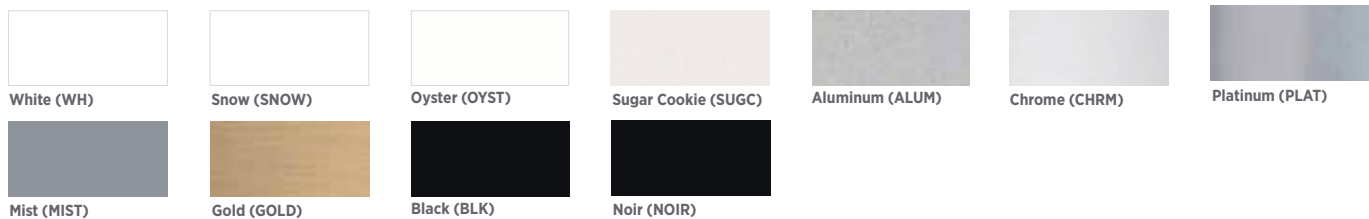

Metal Finishes