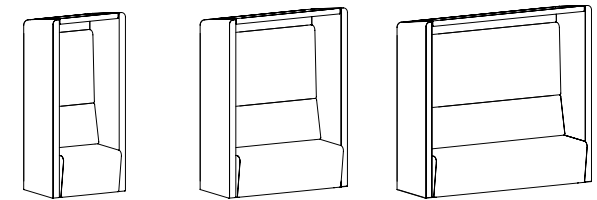

STATEMENT OF LINE

One Seat Pod: **15-P11** ([See Details](#))
Two Seat Pod: **15-P22** ([See Details](#))
Three Seat Pod: **15-33** ([See Details](#))