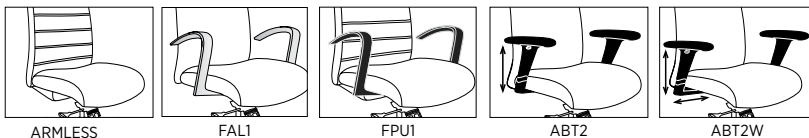

List Price/Grade	Yards	COM/1	2	3	4	5	6	7	8	9	10	L1	L2
Upholstery	1.50	$ 1790	1877	1952	2023	2132	2242	2399	2563	2755	2975	2342	2579

MID BACK SWIVEL WITH BACK STITCHING	582												
	Swivel Tilt Control (SW)	26	26	37¼-42½	20½	19	17¾-22½	-	46	20			
	<i>with FAL1 or FPU1 Arm</i>								27¼-32				
	<i>with ABT2 or ABT2W Arm</i>								25¼-34				
	Knee Tilt Control (KT)	26	26	37¼-42½	20½	19	18¾-23½	-	46	20			
	<i>with FAL1 or FPU1 Arm</i>								28-32¾				
	<i>with ABT2 or ABT2W Arm</i>							26-34¾					
	Synchro Tilt Control (ST) or Synchro Tilt with Seat Slider Control (SS)	26	26	40-44¾	20½	19	20-24¾	-	46	20			
	<i>with FAL1 or FPU1 Arm</i>							29½-34¼					
	<i>with ABT2 or ABT2W Arm</i>							27½-36¼					

Must Specify (in this order):

- Model #
- Arm
- Control Option
- Base
- Casters
- Upholstery

Description

- Standard with: Five (5) Double Stitch Design on Front of Back, Swivel Tilt Control with Adjustable Tension (SW); Pneumatic Height Adjustment, 5-Star Base Fiberglass Reinforced Nylon Base (BLK BASE), Black Height Adjustable T-Arm (ABT2), and Black Dual Wheel Carpet Casters (CAST)
- Ergonomic Curved Back Provides Lumbar Support and Promotes Circulation
- Specify [Arm Option](#), [Control Option](#), [Base Option](#), and [Caster Option](#)

List Price/Grade	Yards	COM/1	2	3	4	5	6	7	8	9	10	L1	L2
Upholstery	1.50	$ 1910	1997	2072	2143	2252	2362	2519	2683	2875	3095	2462	2699

Clutch Arm Options (See Details and Pricing)

For ordering options, [see overview at the beginning of this section.](#)