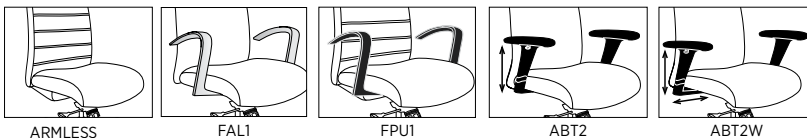

List Price/Grade	Yards	COM/1	2	3	4	5	6	7	8	9	10	L1	L2
Upholstery	2.25	$ 2027	2158	2270	2376	2540	2704	2941	3186	3474	3805	2855	3211

HIGH BACK SWIVEL WITH BACK STITCHING 	584									
	Swivel Tilt Control (SW)	26	26	43½-48¼	20½	19	17¾-22½	-	46	20
	<i>with FAL1 or FPU1 Arm</i>							27¼-32		
	<i>with ABT2 or ABT2W Arm</i>							25¼-34		
	Knee Tilt Control (KT)	26	26	43½-48¼	20½	19	18¾-23½	-	46	20
	<i>with FAL1 or FPU1 Arm</i>							28-32¾		
	<i>with ABT2 or ABT2W Arm</i>							26-34¾		
	Synchro Tilt Control (ST) or Synchro Tilt with Seat Slider Control (SS)	26	26	45¾-50½	20½	19	20-24¾	-	46	20
	<i>with FAL1 or FPU1 Arm</i>							29½-34¼		
<i>with ABT2 or ABT2W Arm</i>							27½-36¼			

Must Specify (in this order):

- Model #
- Arm
- Control Option
- Base
- Casters
- Upholstery

Description

- Standard with: Five (5) Double Stitch Design on Front of Back, Swivel Tilt Control with Adjustable Tension (SW); Pneumatic Height Adjustment, 5-Star Base Fiberglass Reinforced Nylon Base (BLK BASE), Black Height Adjustable T-Arm (ABT2), and Black Dual Wheel Carpet Casters (CAST)
- Ergonomic Curved Back Provides Lumbar Support and Promotes Circulation
- Specify [Arm Option](#), [Control Option](#), [Base Option](#), and [Caster Option](#)

List Price/Grade	Yards	COM/1	2	3	4	5	6	7	8	9	10	L1	L2
Upholstery	2.25	$ 2146	2277	2389	2495	2659	2823	3060	3305	3593	3924	2974	3330

Clutch Arm Options (See Details and Pricing)

For ordering options, [see overview at the beginning of this section.](#)