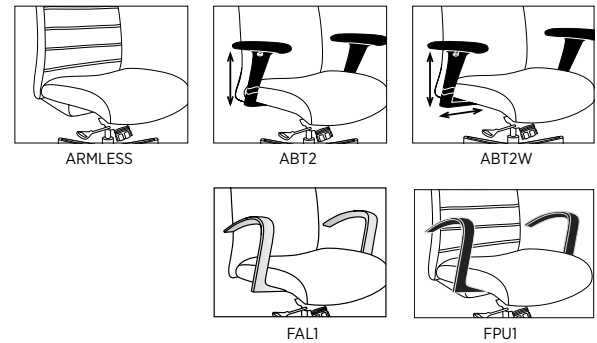

For private office, conference, or in an open collaborative space, Clutch is designed to fit your exact need. Choose the height that fits the environment, the arm that supports the task, and the base that works best for the project. Contoured lumbar support and flexible suspension provide all day comfort. A selection of arm, base and back styles offer the right adjustment. Spec the appropriate final touches for highbrow environments or scale for casual office settings.

CONSTRUCTION

- Backs are formed with a steel tubular frame
- Seats are manufactured of plywood
- 3/8" diameter bolts fasten back to seat
- High Grade Polyurethane Foam, 3" thick in the seat and 1" thick in the back; seat polyurethane is a molded fabrication and is highly resilient
- Contoured seat with waterfall edge for ergonomic comfort
- Textiles are sewn with double stitch seams
- Rated for users up to 275lbs
- Ships fully assembled

HOW TO ORDER EXAMPLE

Model No.	Description	Example
584	Arm	FAL1
	Control	ST
	Base	ALM Base
	Caster	BHC
	Upholstery	UF Brisa Original Sand

ARM OPTIONS

NO ARM	Armless	$ -152
ABT2	Black Height Adjustable T	$ STD
ABT2W	Black Height and Width Adjustable T	$ 185
FAL1	Aluminum Fixed Loop	$ 255
FPU1	Black Fixed Loop	$ 162