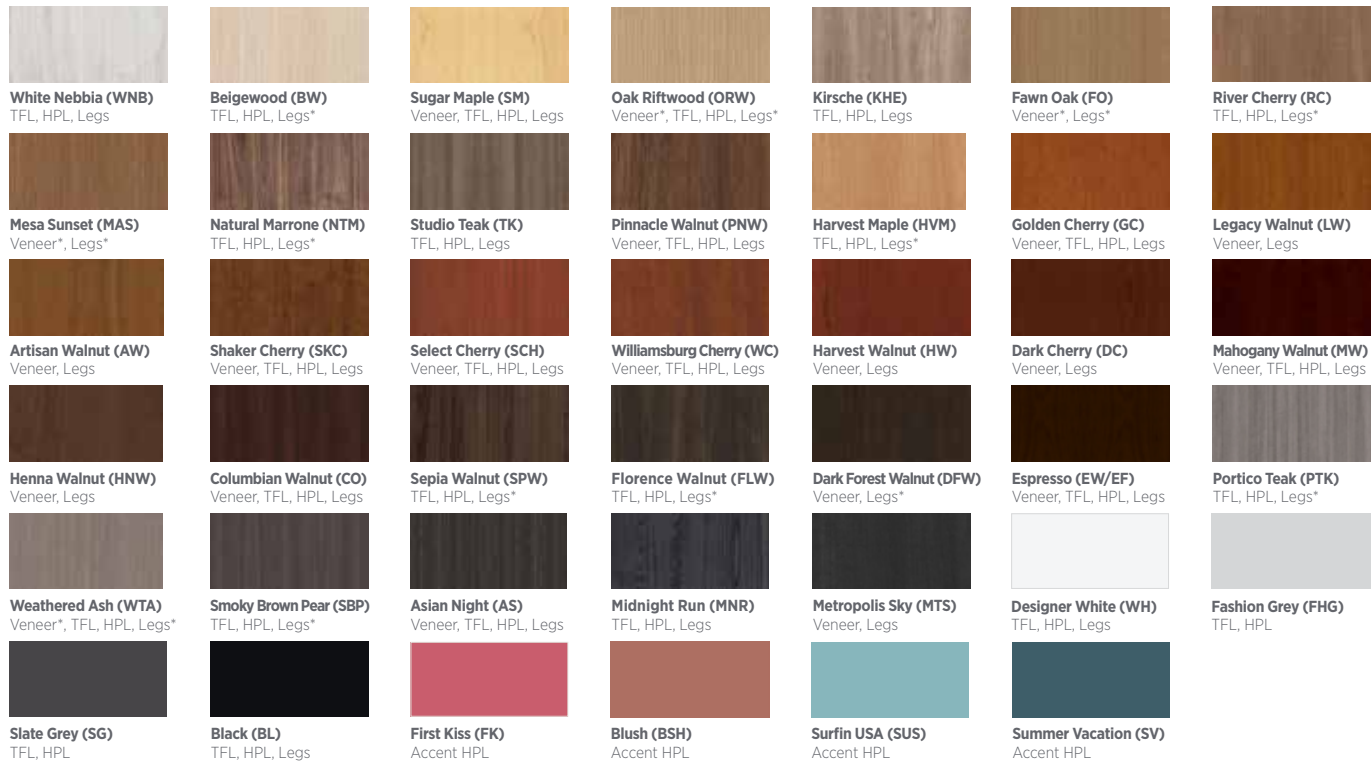

* Veneer/Wood Finish is Low Sheen

Frosted + High Gloss Acrylics

Solid Surfaces

Metal Finishes

Glass Options

Acoustic/Surround Options

Colors represented are high-resolution reproductions and may vary slightly from the actual product. To order samples, please contact our Customer Service team or order online at indianafurniture.com. Graining and finish colors may vary, yet will continue to complement across Veneer, HPL, TFL and Seating products due to the inherent differences of these materials.