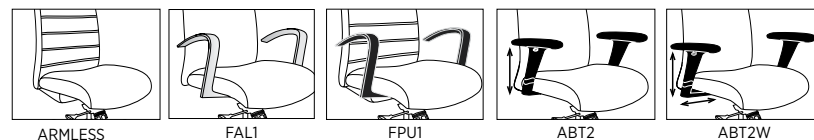

List Price/Grade	Yards	COM/1	2	3	4	5	6	7	8	9	10	L1	L2
Upholstery	1.50	$ 1790	1877	1952	2023	2132	2242	2399	2563	2755	2975	2342	2579

MID BACK SWIVEL WITH BACK STITCHING	582												
	Swivel Tilt Control (SW)	26	26	37¼-42½	20½	19	17¾-22½	-	46	20			
	<i>with FAL1 or FPU1 Arm</i>								27¼-32				
	<i>with ABT2 or ABT2W Arm</i>								25¼-34				
	Knee Tilt Control (KT)	26	26	37¼-42½	20½	19	18¾-23½	-	46	20			
	<i>with FAL1 or FPU1 Arm</i>								28-32¾				
	<i>with ABT2 or ABT2W Arm</i>							26-34¾					
	Synchro Tilt Control (ST) or Synchro Tilt with Seat Slider Control (SS)	26	26	40-44¾	20½	19	20-24¾	-	46	20			
	<i>with FAL1 or FPU1 Arm</i>							29½-34¼					
	<i>with ABT2 or ABT2W Arm</i>							27½-36¼					

Must Specify (in this order):

- Model #
- Arm
- Control Option
- Base
- Casters
- Upholstery

Description

- Standard with: Five (5) Double Stitch Design on Front of Back, Swivel Tilt Control with Adjustable Tension (SW); Pneumatic Height Adjustment, 5-Star Base Fiberglass Reinforced Nylon Base (BLK BASE), Black Height Adjustable T-Arm (ABT2), and Black Dual Wheel Carpet Casters (CAST)
- Ergonomic Curved Back Provides Lumbar Support and Promotes Circulation
- Specify [Arm Option](#), [Control Option](#), [Base Option](#), and [Caster Option](#)

List Price/Grade	Yards	COM/1	2	3	4	5	6	7	8	9	10	L1	L2
Upholstery	1.50	$ 1910	1997	2072	2143	2252	2362	2519	2683	2875	3095	2462	2699

Clutch Arm Options (See Details and Pricing)

For ordering options, [see overview at the beginning of this section.](#)