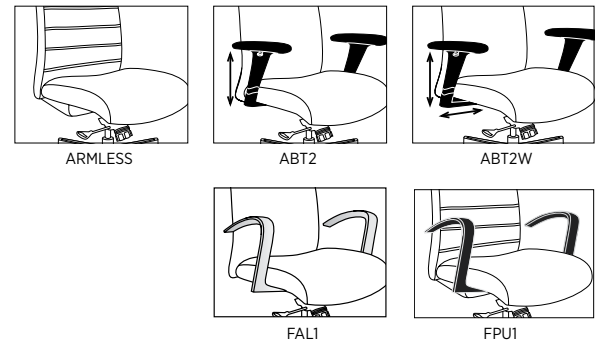

For private office, conference, or in an open collaborative space, Clutch is designed to fit your exact need. Choose the height that fits the environment, the arm that supports the task, and the base that works best for the project. Contoured lumbar support and flexible suspension provide all day comfort. A selection of arm, base and back styles offer the right adjustment. Spec the appropriate final touches for highbrow environments or scale for casual office settings.

CONSTRUCTION

- Backs are formed with a steel tubular frame
- Seats are manufactured of plywood
- 3/8" diameter bolts fasten back to seat
- High Grade Polyurethane Foam, 3" thick in the seat and 1" thick in the back; seat polyurethane is a molded fabrication and is highly resilient
- Contoured seat with waterfall edge for ergonomic comfort
- Textiles are sewn with double stitch seams
- Rated for users up to 275lbs
- Ships fully assembled

HOW TO ORDER EXAMPLE

Model No.	Description	Example
584	Arm	FAL1
	Control	ST
	Base	ALM Base
	Caster	BHC
	Upholstery	UF Brisa Original Sand

ARM OPTIONS

NO ARM	Armless	$ -152
ABT2	Black Height Adjustable T	$ STD
ABT2W	Black Height and Width Adjustable T	$ 185
FAL1	Aluminum Fixed Loop	$ 255
FPU1	Black Fixed Loop	$ 162