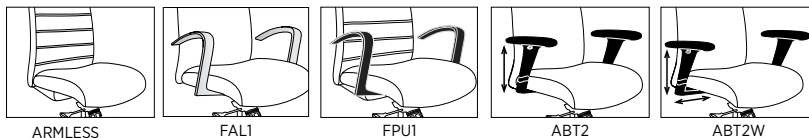

List Price/Grade	Yards	COM/1	2	3	4	5	6	7	8	9	10	L1	L2
Upholstery	2.25	$ 2027	2158	2270	2376	2540	2704	2941	3186	3474	3805	2855	3211

Item	Model No.	Chair Width	Chair Depth	Chair Height	Seat Width	Seat Depth	Seat Height	Arm Height	Ship Wt	Cubic Ft
HIGH BACK SWIVEL WITH BACK STITCHING 	584									
	Swivel Tilt Control (SW)	26	26	43½-48¼	20½	19	17¾-22½	-	46	20
	with FAL1 or FPU1 Arm							27¼-32		
	with ABT2 or ABT2W Arm							25¼-34		
	Knee Tilt Control (KT)	26	26	43½-48¼	20½	19	18¾-23½	-	46	20
	with FAL1 or FPU1 Arm							28-32¾		
	with ABT2 or ABT2W Arm							26-34¾		
	Synchro Tilt Control (ST) or Synchro Tilt with Seat Slider Control (SS)	26	26	45¾-50½	20½	19	20-24¾	-	46	20
	with FAL1 or FPU1 Arm							29½-34¼		
with ABT2 or ABT2W Arm							27½-36¼			

Must Specify (in this order):

- Model #
- Arm
- Control Option
- Base
- Casters
- Upholstery

Description

- Standard with: Five (5) Double Stitch Design on Front of Back, Swivel Tilt Control with Adjustable Tension (SW); Pneumatic Height Adjustment, 5-Star Base Fiberglass Reinforced Nylon Base (BLK BASE), Black Height Adjustable T-Arm (ABT2), and Black Dual Wheel Carpet Casters (CAST)
- Ergonomic Curved Back Provides Lumbar Support and Promotes Circulation
- Specify [Arm Option](#), [Control Option](#), [Base Option](#), and [Caster Option](#)

List Price/Grade	Yards	COM/1	2	3	4	5	6	7	8	9	10	L1	L2
Upholstery	2.25	$ 2146	2277	2389	2495	2659	2823	3060	3305	3593	3924	2974	3330

Clutch Arm Options (See Details and Pricing)

For ordering options, [see overview at the beginning of this section.](#)