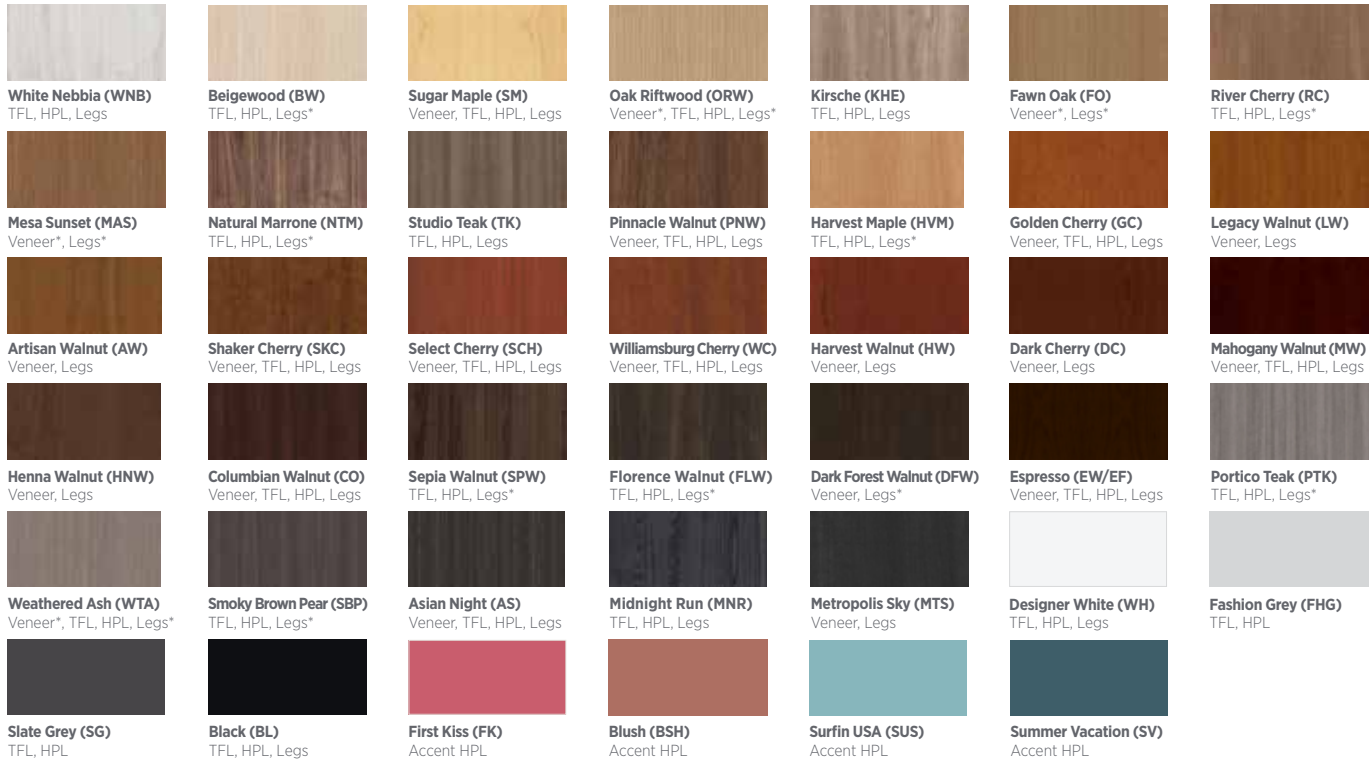

* Veneer/Wood Finish is Low Sheen

Frosted + High Gloss Acrylics

Solid Surfaces

Metal Finishes

Glass Options

Acoustic/Surround Options

Colors represented are high-resolution reproductions and may vary slightly from the actual product. To order samples, please contact our Customer Service team or order online at indianafurniture.com. Graining and finish colors may vary, yet will continue to complement across Veneer, HPL, TFL and Seating products due to the inherent differences of these materials.