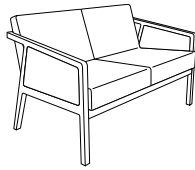

To learn more, simply go to [IndianaFurniture.com/resources](https://IndianaFurniture.com/resources).

The Britta Collection showcases a Mid-Century Scandinavian aesthetic with an appealing contemporary feel. The guest, single lounge, and settee all feature a wall-saver design. Choose from an open or closed arm in an array of wood finishes, with complementing tables available in two edge styles, to create an inviting space with warm and energetic sensibility.

**Seating + Tables**

Open Arm Guest:  
**235**  
[\(See Details\)](#)

Closed Arm Guest:  
**245**  
[\(See Details\)](#)

Open Arm Lounge:  
**236**  
[\(See Details\)](#)

Closed Arm Lounge:  
**246**  
[\(See Details\)](#)

Open Arm Settee:  
**2362**  
[\(See Details\)](#)

Closed Arm Settee:  
**2462**  
[\(See Details\)](#)

Enhance your space with Cush Pillows. [See Product Details.](#)

Square End Table:  
**231-1818ET**  
[\(See Details\)](#)