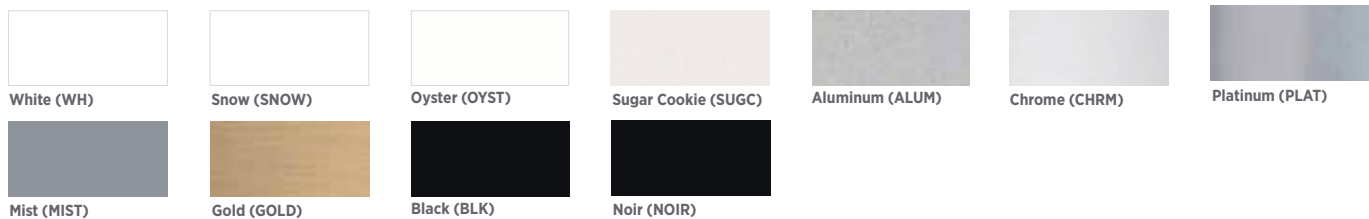

Surface Materials

Veneer Finishes, Laminate Colors + Leg/Wood Finish Options

Our veneer casegoods feature our UV topcoat finish, UVAdvantage. The result is a low-emitting finish that provides exceptional depth, clarity, durability and chemical resistance throughout the life of the product. Refer online for finish and color availability by product series.

* Veneer/Wood Finish is Low Sheen

Frosted + High Gloss Acrylics

Solid Surfaces

Metal Finishes

Glass Options

Acoustic/Surround Options

Colors represented are high-resolution reproductions and may vary slightly from the actual product. To order samples, please contact our Customer Service team or order online at indianafurniture.com. Graining and finish colors may vary, yet will continue to complement across Veneer, HPL, TFL and Seating products due to the inherent differences of these materials.