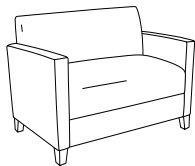

SETTEE

3772	51	28½	31	44	19½	19¼	23½	116	42.6

Description

- Standard with: Upholstered Task Height Arm and Wood Leg
- Available with Contrasting Upholstery ([See Details](#))
- Additional Options: Aluminum Legs ([See Options](#)), Arm Caps ([Arm Options](#)), Tablet Arm ([Tablet Options](#)), and Power ([See Locations](#))

Must Specify (in this order):

- Model #
- Primary Upholstery
- Accent Upholstery
- Power
- Tablet Arm
- Tablet Color
- Arm Cap
- Leg
- Finish

List Price/Grade	Yards	COM/1	2	3	4	5	6	7	8	9	10	L1	L2
Single Upholstery	8.00	$ 3396	3860	4260	4636	5220	5804	6644	7516	8540	9716	6340	7604
Contrasting Upholstery													
Primary	4.25	$ 3396	3643	3855	4055	4365	4675	5122	5585	6129	6754	4960	5632
Accent	3.75	$ 0	217	405	581	855	1129	1522	1931	2411	2962	1380	1972