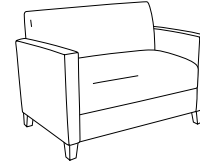

STATEMENT OF LINE

Club Chair:
377
[\(See Details\)](#)

Settee Chair:
3772
[\(See Details\)](#)

Sofa Chair:
3773
[\(See Details\)](#)

Enhance your space with Cush Pillows. [See Product Details.](#)

Item	Model No.	Chair Width	Chair Depth	Chair Height	Seat Width	Seat Depth	Seat Height	Arm Height	Ship Wt	Cubic Ft
CLUB CHAIR	377	29	28½	31	22	19½	19¼	23½	92	24.0