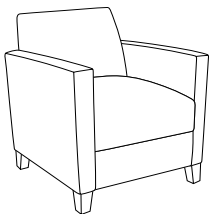

CONSTRUCTION

- Frames are kiln-dried hardwoods and structurally engineered hardwood plywood
- Exposed wood frame members are selected from the highest grades of hardwoods and are free of spirits, discoloration, pits, shakes, and wormholes; European Beech on legs and arm caps
- Joints are double-doweled or mortised and tenoned, screwed, and glued for maximum strength and durability
- High Grade Polyurethane Foam, 3¼" thick in the seat and 2" in the back
- Non-marring adjustable nylon guides included in each leg at floor level
- High quality resilient sheet webbing ensures a comfortable seating application
- Club chair rated for users up to 275lbs, and when weight is evenly distributed Settee is rated for users up to 550lbs, and Sofa is rated for users up to 825lbs
- Ships fully assembled

HOW TO ORDER EXAMPLE

Model No.	Description	Example
377	Finish	TT
	Primary Upholstery	CF Stinson Velocity Mars
	Accent Upholstery	CF Stinson Ace Poppy
	Power	ECSL
	Tablet, Color	WL, TT
	Arm Cap	STD
	Leg	WLEG

UPHOLSTERY OPTIONS

Available in single or contrasting upholsteries in a wide variety of graded-in or contract options, including fabric, vinyl, and leather.

Single Upholstery