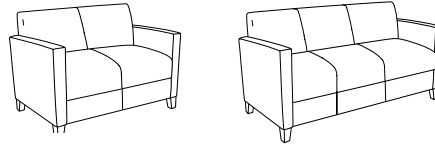

UPHOLSTERY OPTIONS CONTINUED

Some upholsteries are considered directional, such as stripes, patterns and plaids. Each upholstery is reviewed by production for the best application. Some upholsteries may require the pattern to be cut up the roll, which create additional seams in the seats and backs of select units. [See the COL/COM Form for additional details.](#)