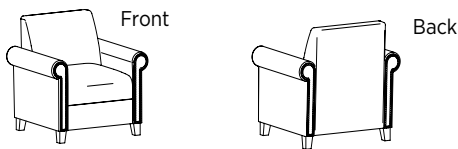

CONSTRUCTION

- Frames are kiln-dried hardwoods and structurally engineered hardwood plywood
- Exposed wood frame members are selected from the highest grades of hardwoods and are free of spirits, discoloration, pits, shakes, and wormholes; European Beech on legs
- Joints are double-doweled or mortised and tenoned, screwed, and glued for maximum strength and durability
- High Grade Polyurethane Foam, 3¼" thick in the seat and 2" in the back
- Non-marring adjustable nylon guides included in each leg at floor level
- High quality resilient sheet webbing ensures a comfortable seating application
- Features nail trim on front and back side of arm
- Club chair rated for users up to 275lbs, and when weight is evenly distributed Settee is rated for users up to 550lbs, and Sofa is rated for users up to 825lbs
- Ships fully assembled

HOW TO ORDER EXAMPLE

Model No.	Description	Example
400	Finish	GC
	Upholstery	Momentum Cover Cloth Graphite
	Nail Trim	NABRS

NAIL TRIM

NABRS	Brass Nail Trim	STD
NSLVR	Silver Nail Trim	N/C

UPHOLSTERY OPTIONS

Available in single upholstery in a wide variety of graded-in or contract options, including fabric, vinyl, and leather.

Some upholsteries are considered directional, such as stripes, patterns and plaids. Each upholstery is reviewed by production for the best application. Some upholsteries may require the pattern to be cut up the roll, which create additional seams in the seats and backs of select units. [See the COL/COM Form for additional details.](#)