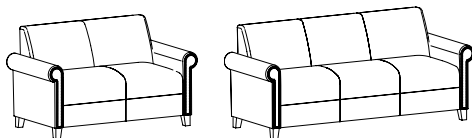

Additional seams for the 4002 Settee and 4003 Sofa when upholstery is cut up the roll.

WOOD FINISHES

Indiana Furniture uses a multi-step, hand finishing process on all exposed wood frames.

Chairs feature a catalyzed varnish finish which offers durability, lasting beauty, and resistance to normal wear.

AW	Artisan Walnut	MAS	Mesa Sunset*
AS	Asian Night	MTS	Metropolis Sky
BW	Beigewood*	MNR	Midnight Run
BL	Black	NTM	Natural Marrone*
CO	Columbian Walnut	ORW	Oak Riftwood*
DC	Dark Cherry	PNW	Pinnacle Walnut
DFW	Dark Forest Walnut*	PTK	Portico Teak*
WH	Designer White	RC	River Cherry*
EF	Espresso	SCH	Select Cherry
FO	Fawn Oak*	SPW	Sepia Walnut*
FLW	Florence Walnut*	SKC	Shaker Cherry
GC	Golden Cherry	SBP	Smoky Brown Pear*
HVM	Harvest Maple*	TK	Studio Teak
HW	Harvest Walnut	SM	Sugar Maple
HNW	Henna Walnut	WTA	Weathered Ash*
KHE	Kirsche	WNB	White Nebbia
LW	Legacy Walnut	WC	Williamsburg Cherry
MW	Mahogany Walnut		

* Low Sheen Finish

CERTIFICATIONS & COMPLIANCE

- CAL 117-2013 Compliance
- Intertek Sustainability Certified
- BIFMA level® Certified
- BIFMA Compliant® Certified
- TSCA Title VI (CARB) Compliance
- Contributes to LEED®, Green Globes®, and WELL® Sustainable Programs