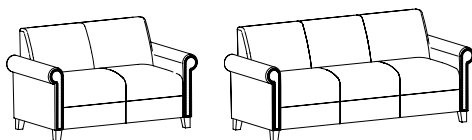

Additional seams for the 4002 Settee and 4003 Sofa when upholstery is cut up the roll.

WOOD FINISHES

Indiana Furniture uses a multi-step, hand finishing process on all exposed wood frames.

Chairs feature a catalyzed varnish finish which offers durability, lasting beauty, and resistance to normal wear.

AW	Artisan Walnut	MAS	Mesa Sunset*
AS	Asian Night	MTS	Metropolis Sky
BW	Beigewood*	MNR	Midnight Run
BL	Black	NTM	Natural Marrone*
CO	Columbian Walnut	ORW	Oak Riftwood*
DC	Dark Cherry	PNW	Pinnacle Walnut
DFW	Dark Forest Walnut*	PTK	Portico Teak*
WH	Designer White	RC	River Cherry*
EF	Espresso	SCH	Select Cherry
FO	Fawn Oak*	SPW	Sepia Walnut*
FLW	Florence Walnut*	SKC	Shaker Cherry
GC	Golden Cherry	SBP	Smoky Brown Pear*
HVM	Harvest Maple*	TK	Studio Teak
HW	Harvest Walnut	SM	Sugar Maple
HNW	Henna Walnut	WTA	Weathered Ash*
KHE	Kirsche	WNB	White Nebbia
LW	Legacy Walnut	WC	Williamsburg Cherry
MW	Mahogany Walnut		

* Low Sheen Finish

CERTIFICATIONS & COMPLIANCE

- CAL 117-2013 Compliance
- Intertek Sustainability Certified
- BIFMA level® Certified
- BIFMA Compliant® Certified
- TSCA Title VI (CARB) Compliance
- Contributes to LEED®, Green Globes®, and WELL® Sustainable Programs