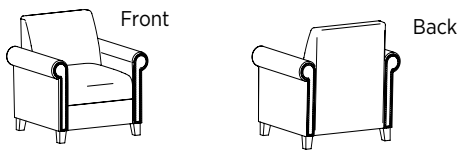

CONSTRUCTION

- Frames are kiln-dried hardwoods and structurally engineered hardwood plywood
- Exposed wood frame members are selected from the highest grades of hardwoods and are free of spirits, discoloration, pits, shakes, and wormholes; European Beech on legs
- Joints are double-doweled or mortised and tenoned, screwed, and glued for maximum strength and durability
- High Grade Polyurethane Foam, 3¼" thick in the seat and 2" in the back
- Non-marring adjustable nylon guides included in each leg at floor level
- High quality resilient sheet webbing ensures a comfortable seating application
- Features nail trim on front and back side of arm
- Club chair rated for users up to 275lbs, and when weight is evenly distributed Settee is rated for users up to 550lbs, and Sofa is rated for users up to 825lbs
- Ships fully assembled

HOW TO ORDER EXAMPLE

Model No.	Description	Example
400	Finish	GC
	Upholstery	Momentum Cover Cloth Graphite
	Nail Trim	NABRS

NAIL TRIM

NABRS	Brass Nail Trim	STD
NSLVR	Silver Nail Trim	N/C

UPHOLSTERY OPTIONS

Available in single upholstery in a wide variety of graded-in or contract options, including fabric, vinyl, and leather.

Some upholsteries are considered directional, such as stripes, patterns and plaids. Each upholstery is reviewed by production for the best application. Some upholsteries may require the pattern to be cut up the roll, which create additional seams in the seats and backs of select units. [See the COL/COM Form for additional details.](#)