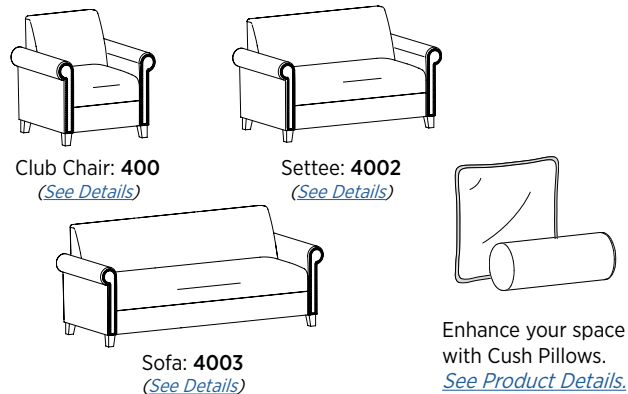

STATEMENT OF LINE

Enhance your space with Cush Pillows. [See Product Details.](#)